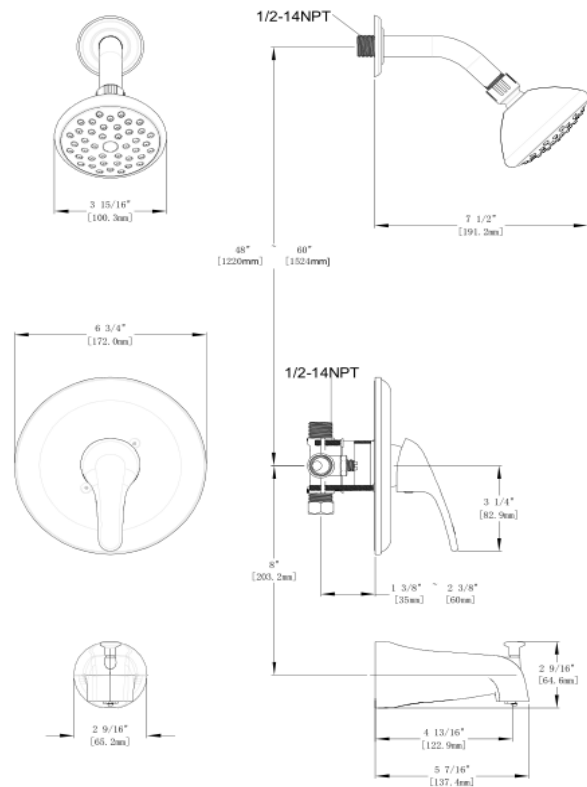

# Middleton Single Handle Tub & Shower Faucet

## Specifications

<b>Handle</b>	Zinc handle
<b>Tub Spout</b>	Slip fit tub spout
<b>Escutcheon</b>	Stainless steel material, with laser H&C letters
<b>Cartridge</b>	Ceramic cartridge
<b>Valve Kit</b>	Pressure balance valve kit with waater stop and brass plug
<b>Waterway</b>	Brass
<b>Shower Head</b>	Three function ABS shower head
<b>Shower Arm</b>	Stainless steel
<b>Flow Rate</b>	2.2 GPM @ 80 psi

## Dimensions

## Order Codes & Finishes/Colors

<b>Polished Chrome</b>	545772	
<b>Satin Nickel (US15)</b>	545764	
<b>Oil Rubbed Bronze(US10B)</b>	545756	

<b>Type:</b> <b>Job:</b> <b>Order Code:</b> <b>Approvals:</b>
--