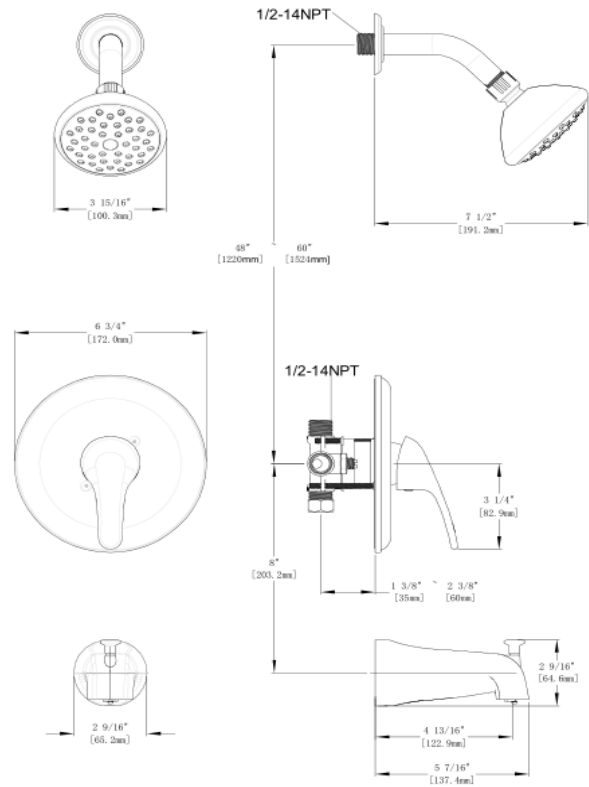

Middleton Single Handle Tub & Shower Faucet

Specifications

Handle	Zinc handle
Tub Spout	Slip fit tub spout
Escutcheon	Stainless steel material, with laser H&C letters
Cartridge	Ceramic cartridge
Valve Kit	Pressure balance valve kit with waater stop and brass plug
Waterway	Brass
Shower Head	Three function ABS shower head
Shower Arm	Stainless steel
Flow Rate	2.2 GPM @ 80 psi

Dimensions

Warranty & Compliances

Warranty	Lifetime Limited Warranty
IAPMO/UPC	cUPC Compliant
ASME	ASME A112.18.1/CSA B125.1
ADA	Compliant
Watersense	Compliant

Order Codes & Finishes/Colors

Polished Chrome	545772	
Satin Nickel (US15)	545764	
Oil Rubbed Bronze(US10B)	545756	