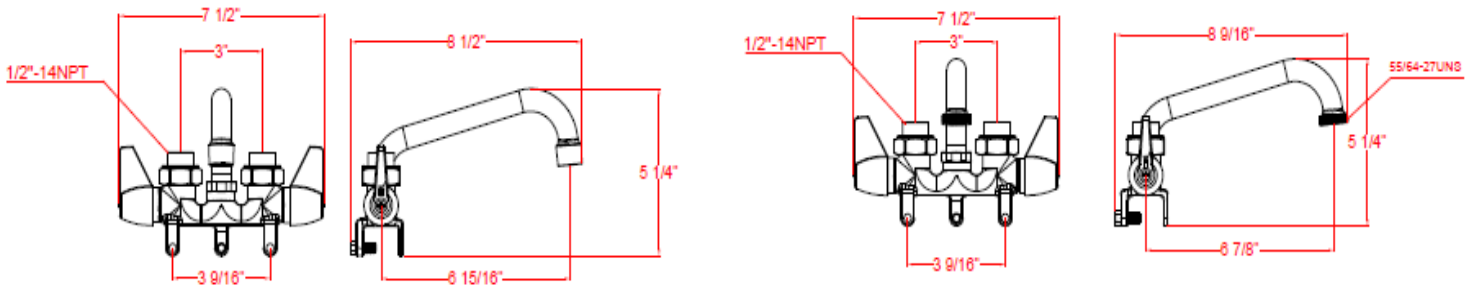

Dimensions

Warranty & Compliances

Warranty	Lifetime Limited Warranty
IAPMO/UPC	CUPC compliant
ASME	ASME A112.18.1/CSA B125.1-05
CSA	CSA B125.1-05
ADA	Compliant

Order Codes & Finishes/Colors

Rough Brass 545749

Type:
Job:
Order Code:
Approvals:

Design House reserves the right to make changes in materials, specifications & models at any time. Design House also reserves the right to discontinue product without notice or obligation.