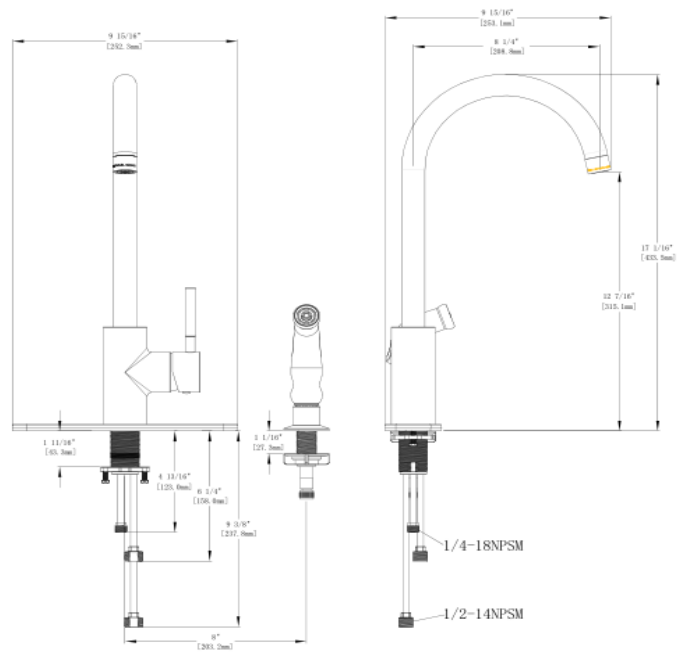

Springport Kitchen Faucet

Specifications

Flow Rate (GPM)	1.8 GPM @ 60 psi
Material Content	AB1953 platform hybrid body with zinc handle
Cartridge	Ceramic cartridge
Sprayer	ABS side sprayer
Lever Handle Operation	(1/4) quarter turn stop
Spout Reach	8-1/4"
Spout Height	12-7/16"
Mounting Holes	2 or 4
Max Deck Thickness	1-11/16"

Dimensions

Warranty & Compliances

Warranty	Lifetime Limited Warranty
IAPMO/UPC	UPC & cUPC Compliant
ASME	ASME A112.18.1/CSA B125.1
ANSI	Compliant
ADA	Compliant
NSF	Compliant
Lead Free	Fed. P.L. 111-380 (1/2014)
Watersense	Compliant

Order Codes & Finishes/Colors

Satin Nickel (US15)	545715	
Oil Rubbed Bronze (US10B)	545723	

Type:
Job:
Order Code:
Approvals:

Design House reserves the right to make changes in materials, specifications & models at any time. Design House also reserves the right to discontinue product without notice or obligation.