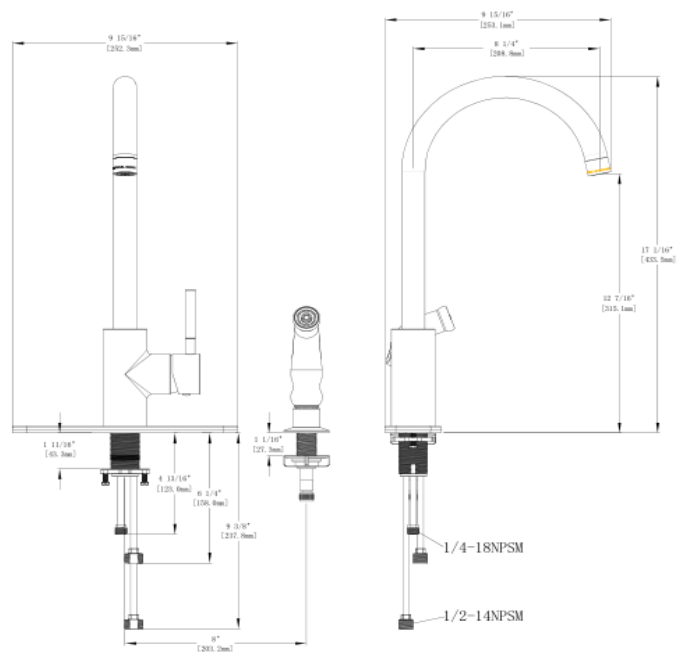

Dimensions

Warranty & Compliances

Warranty	Lifetime Limited Warranty
IAPMO/UPC	UPC & cUPC Compliant
ASME	ASME A112.18.1/CSA B125.1
ANSI	Compliant
ADA	Compliant
NSF	Compliant
Lead Free	Fed. P.L. 111-380 (1/2014)
Watersense	Compliant

Order Codes & Finishes/Colors

Satin Nickel (US15)	545715	
Oil Rubbed Bronze(US10B)	545723	

Type:
Job:
Order Code:
Approvals:

Design House reserves the right to make changes in materials, specifications & models at any time. Design House also reserves the right to discontinue product without notice or obligation.