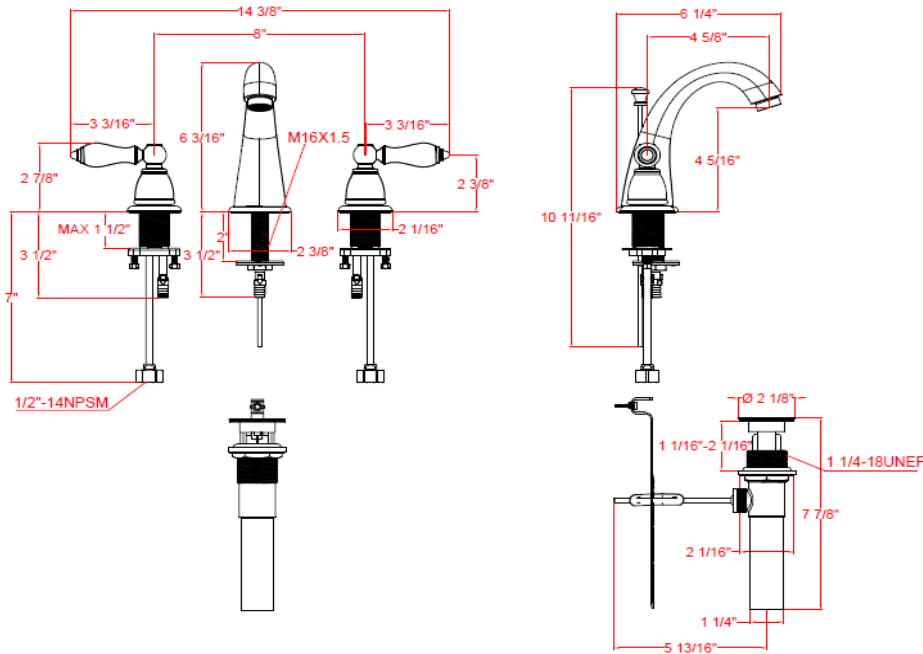

# Hathaway 8" cc Widespread Two Handle Lavatory Faucet

## Specifications

<b>Handle</b>	Zinc handle, 1/4 quarter turn stop
<b>Spout</b>	Brass
<b>Cartridge</b>	Ceramic cartridge
<b>Pop-Up</b>	Metal Pop-up
<b>Waterway</b>	Brass
<b>Spout Reach</b>	4-5/8"
<b>Spout Height</b>	6-3/16"
<b>Mounting Holes</b>	3
<b>Mounting Center</b>	6-12"
<b>Max Deck Thickness</b>	1-1/2"
<b>Max Waterflow (GPM)</b>	1.5 GPM @ 60 PSI

## Dimensions