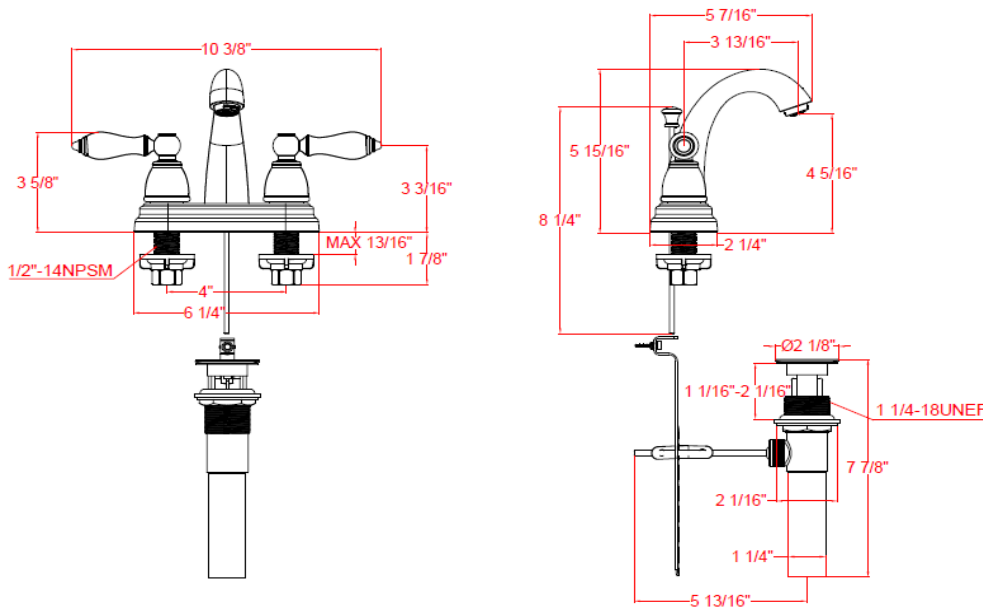

Dimensions

Warranty & Compliances

Warranty	Lifetime Limited Warranty; Lifetime Finish Warranty
IAPMO/UPC	CUPC compliant
ASME	ASME A112.18.1/ CSA B125.1
NSF/ANSI	NSF/ANSI 61
Lead Free	Fed. P.L. 111-380 (1/2014); AB1953
WaterSense®	Compliance with EPA WaterSense® High Efficiency Lavatory Faucet Specification
ADA	Compliant

Order Codes & Finishes/Colors

Oil Rubbed Bronze	545657	
Satin Nickel	545665	
Polished Chrome	545673	

Type:

Job:

Order Code:

Approvals:

Design House reserves the right to make changes in materials, specifications & models at any time. Design House also reserves the right to discontinue product without notice or obligation.