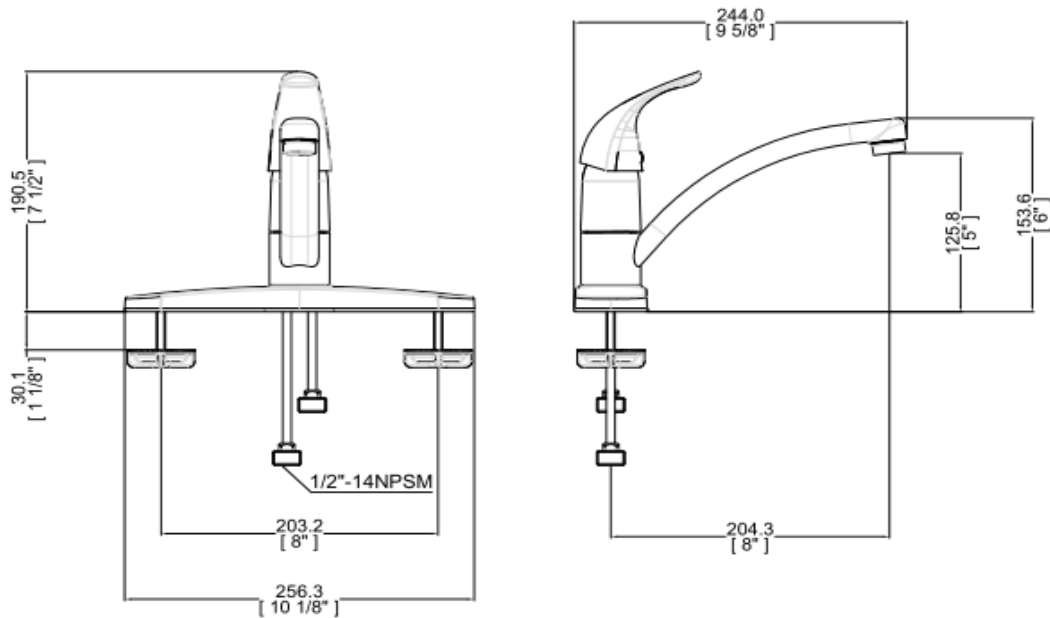

## Specifications

<b>Flow Rate (GPM)</b>	1.8 GPM @ 60 psi
<b>Material Content</b>	Hybrid body with zinc handle
<b>Cartridge</b>	Ceramic disk
<b>Lever Handle Operation</b>	(1/4) quarter turn stop
<b>Spout Reach</b>	8"
<b>Spout Height</b>	5"
<b>Mounting Holes</b>	3-hole, 8" center mount
<b>Max Deck Thickness</b>	1-1/8"

## Dimensions