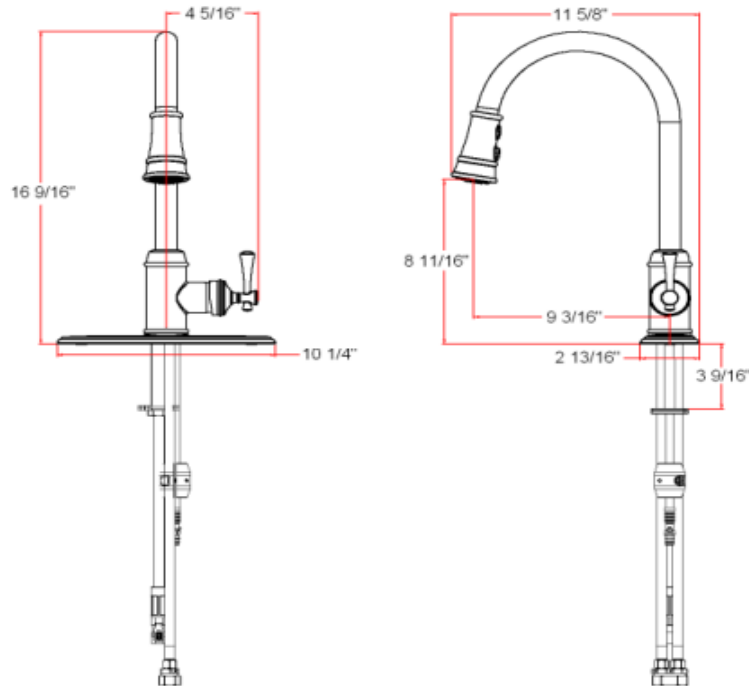

Dimensions

Warranty & Compliances

Warranty	Lifetime Limited Warranty
IAPMO/UPC	UPC & cUPC Compliant
ASME	ASME A112.18.1/CSA B125.1
ANSI	Compliant
ADA	Compliant
NSF	Compliant
AB1963	Compliant

Order Codes & Finishes/Colors

Oil Rubbed Bronze(US10B)	545582	
Satin Nickel (US15)	524702	
Brushed Bronze	524728	

Type:

Job:

Order Code:

Approvals:

Design House reserves the right to make changes in materials, specifications & models at any time. Design House also reserves the right to discontinue product without notice or obligation.