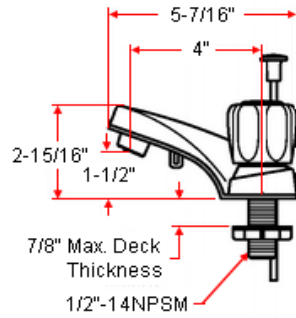

Dimensions

Warranty & Compliances

Warranty	Lifetime Limited Warranty
IAPMO/UPC	UPC & cUPC Compliant
ASME	ASME A112.18.2-2011
ANSI	Compliant
ADA	Compliant
NSF	Compliant
CSA	CSA B125.2-11
Lead Free	Fed. Public Law 111-380

Order Codes & Finishes/Colors

Polished Chrome (US26)	545459		
Polished Chrome (US26)	545475		(no pop-up)

Type:

Job:

Order Code:

Approvals:

Design House reserves the right to make changes in materials, specifications & models at any time. Design House also reserves the right to discontinue product without notice or obligation.