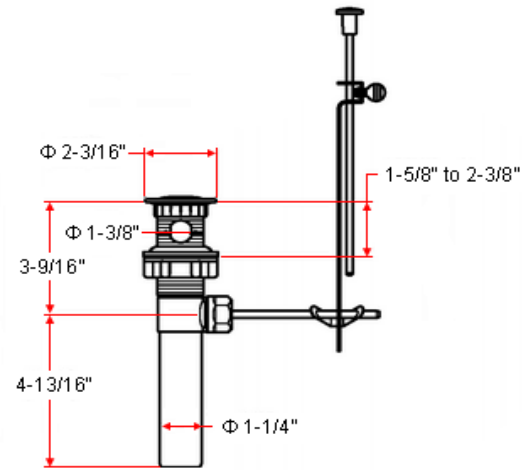

Dimensions

Warranty & Compliances

Warranty	Lifetime Limited Warranty
IAPMO/UPC	UPC & cUPC Compliant
ASME	ASME A112.18.2-2011
ANSI	Compliant
ADA	Compliant
NSF	Compliant
CSA	CSA B125.2-11
Lead Free	Fed. Public Law 111-380

Order Codes & Finishes/Colors

Polished Chrome (US26)	545459		
Polished Chrome (US26)	545475		(no pop-up)

Type:

Job:

Order Code:

Approvals:

Design House reserves the right to make changes in materials, specifications & models at any time. Design House also reserves the right to discontinue product without notice or obligation.