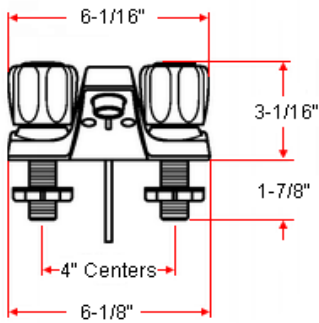

Dimensions

Warranty & Compliances

Warranty	Lifetime Limited Warranty
IAPMO/UPC	UPC & cUPC Compliant
ASME	ASME A112.18.2-2011
ANSI	Compliant
ADA	Compliant
NSF	Compliant
CSA	CSA B125.2-11
Lead Free	Fed. Public Law 111-380

Order Codes & Finishes/Colors

Polished Chrome (US26)	545459		
Polished Chrome (US26)	545475		(no pop-up)

Type:

Job:

Order Code:

Approvals:

Design House reserves the right to make changes in materials, specifications & models at any time. Design House also reserves the right to discontinue product without notice or obligation.