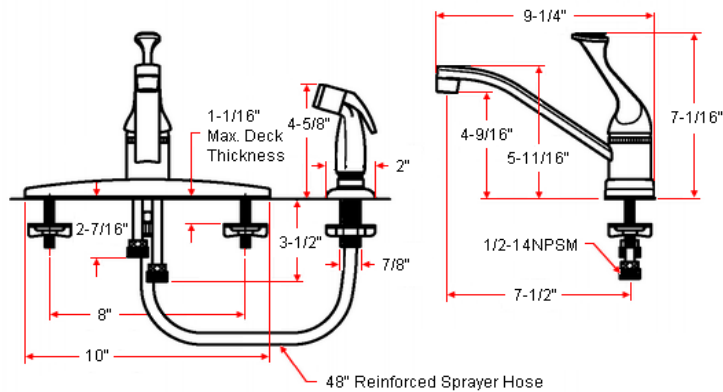

## Specifications

<b>Flow Rate (GPM)</b>	2.06 GPM @ 60 psi
<b>Material Content</b>	Brass body with zinc handle
<b>Pop-Up Drain</b>	N/A
<b>Spout Reach</b>	7-1/2"
<b>Cartridge</b>	Stainless steel ball (washerless)
<b>Lever Handle Operation</b>	Lever adjusts water temperature and on/off control
<b>Installation Type</b>	4-hole, 8" center mount
<b>Sprayer</b>	External ABS pull-out sprayer

## Dimensions