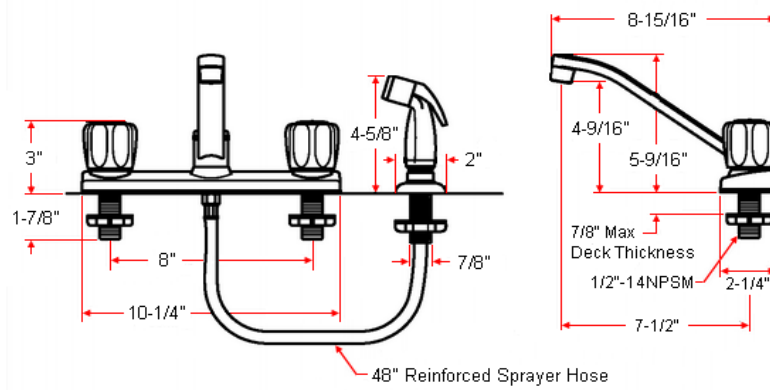

Dimensions

Warranty & Compliances

Warranty	Lifetime Limited Warranty
IAPMO/UPC	UPC & cUPC Compliant
ASME	ASME A112.18.2-2011
ANSI	Compliant
ADA	Compliant
NSF	Compliant
CSA	CSA B125.2-11
Lead Free	Fed. Public Law 111-380 (1/2014)

Order Codes & Finishes/Colors

Polished Chrome (US26)	545400	

Type:

Job:

Order Code:

Approvals:

Design House reserves the right to make changes in materials, specifications & models at any time. Design House also reserves the right to discontinue product without notice or obligation.