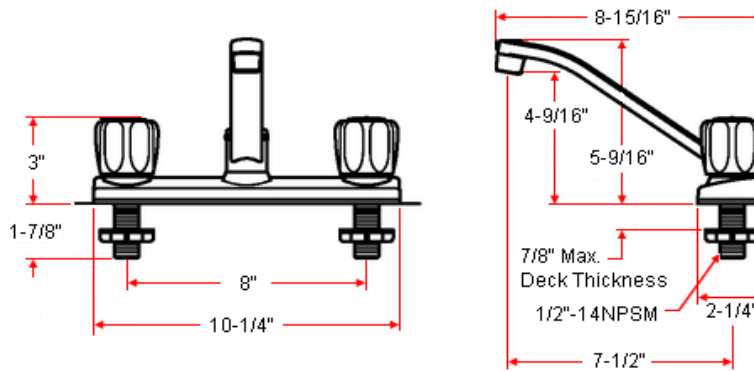

Dimensions

Warranty & Compliances

Warranty	Lifetime Limited Warranty
IAPMO/UPC	UPC & cUPC Compliant
ASME	ASME A112.18.2-2011
ANSI	Compliant
ADA	Compliant
NSF	Compliant
CSA	CSA B125.2-11
Lead Free	Fed. Public Law 111-380 (1/2014)

Order Codes & Finishes/Colors

Polished Chrome (US26) 545392

Type: Job: Order Code: Approvals:

Design House reserves the right to make changes in materials, specifications & models at any time. Design House also reserves the right to discontinue product without notice or obligation.