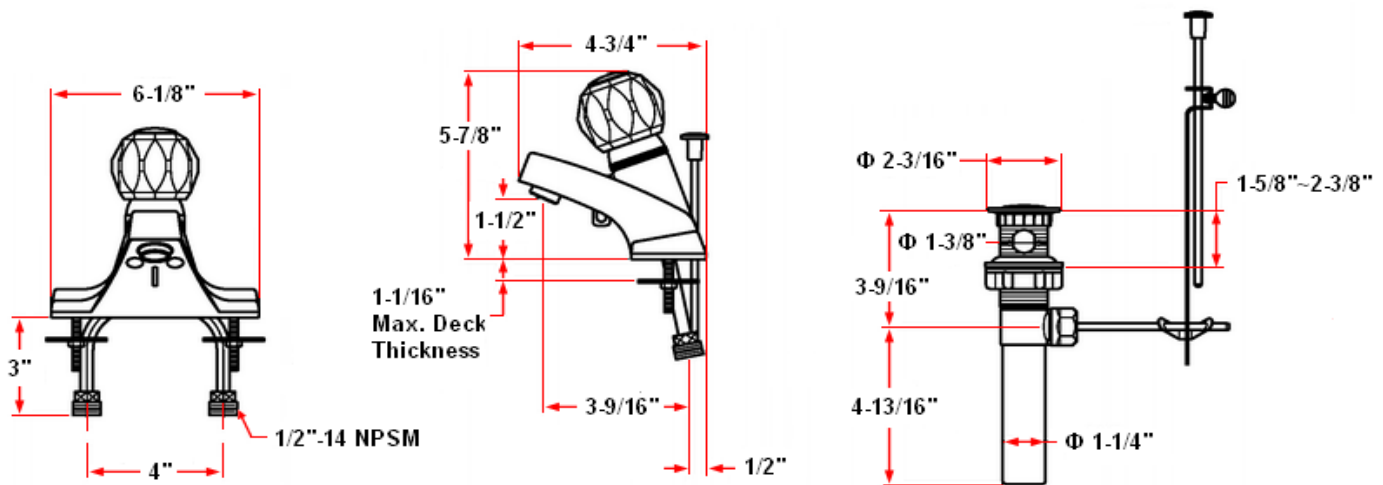

## Specifications

<b>Flow Rate (GPM)</b>	1.88 GPM @ 60 psi
<b>Material Content</b>	Brass body with plastic handle
<b>Pop-Up Drain</b>	Plastic pop-up
<b>Spout Reach</b>	3-9/16"
<b>Cartridge</b>	Stainless steel ball (washerless)
<b>Lever Handle Operation</b>	Lever adjusts water temperature and on/off control
<b>Installation Type</b>	3-hole, 4" center mount

## Dimensions

## Order Codes & Finishes/Colors

<b>Satin Nickel (US15)</b>	545350	
<b>Polished Chrome (US26)</b>	545467	

**Type:**

**Job:**

**Order Code:**

**Approvals:**

Design House reserves the right to make changes in materials, specifications & models at any time. Design House also reserves the right to discontinue product without notice or obligation.