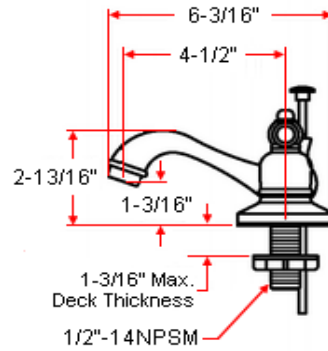

## Specifications

<b>Flow Rate (GPM)</b>	1.74 GPM @ 60 psi
<b>Material Content</b>	Brass body with brass and zinc handle
<b>Pop-Up Drain</b>	Brass and aluminum pop-up
<b>Spout Reach</b>	4-1/2"
<b>Cartridge</b>	Washerless
<b>Lever Handle Operation</b>	(1/4) quarter turn stop
<b>Installation Type</b>	3-hole, 4" center mount

## Dimensions