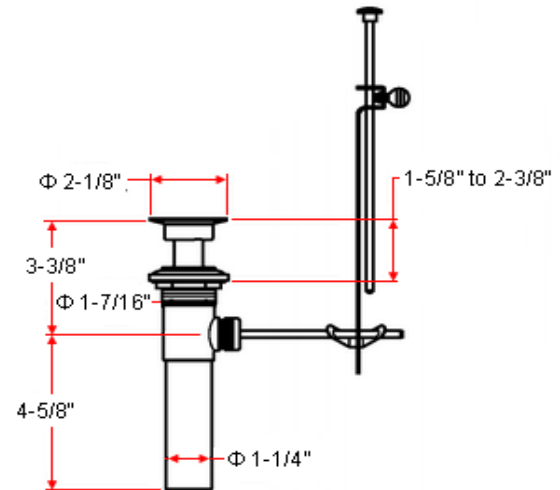

## Specifications

<b>Flow Rate (GPM)</b>	1.74 GPM @ 60 psi
<b>Material Content</b>	Brass body with brass and zinc handle
<b>Pop-Up Drain</b>	Brass and aluminum pop-up
<b>Spout Reach</b>	4-1/2"
<b>Cartridge</b>	Washerless
<b>Lever Handle Operation</b>	(1/4) quarter turn stop
<b>Installation Type</b>	3-hole, 4" center mount

## Dimensions