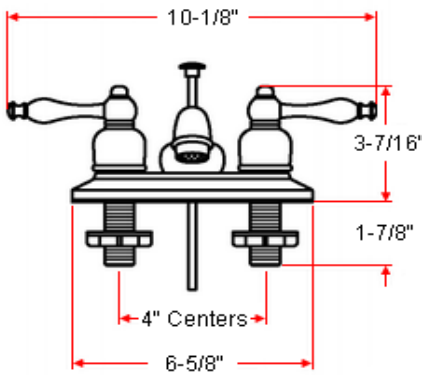

## Specifications

<b>Flow Rate (GPM)</b>	1.74 GPM @ 60 psi
<b>Material Content</b>	Brass body with brass and zinc handle
<b>Pop-Up Drain</b>	Brass and aluminum pop-up
<b>Spout Reach</b>	4-1/2"
<b>Cartridge</b>	Washerless
<b>Lever Handle Operation</b>	(1/4) quarter turn stop
<b>Installation Type</b>	3-hole, 4" center mount

## Dimensions