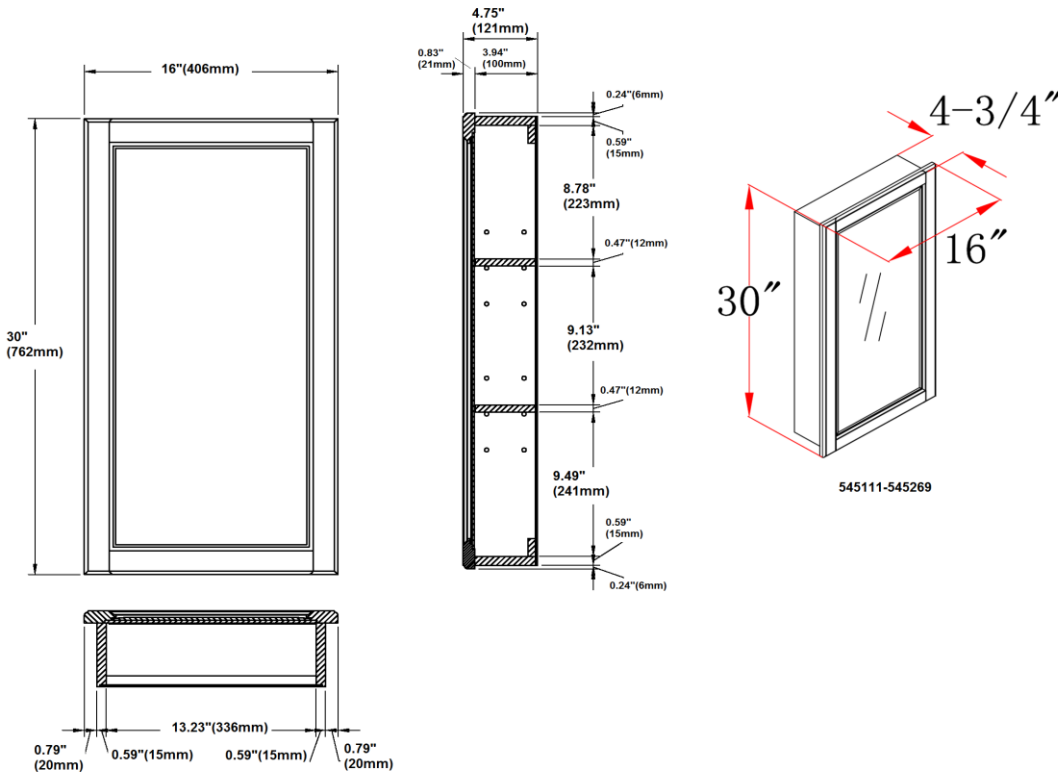

# Claremont Single Door Surface Mount Cabinet

## Specifications

- Solid Oak frame with Honey Oak finish
- MDF back panel, PB with oak melamine sides and bottom
- Concealed hinges
- Pre-assembled design
- 1 Door
- 2 fixed shelves
- California 93120 CARB P2 compliant

## Dimensions

545111-545269

## Order Codes & Finishes/Colors

16"w x 4.7 5"d x 30"h                      545269

Type:
Job:
Order Code:
Approvals: