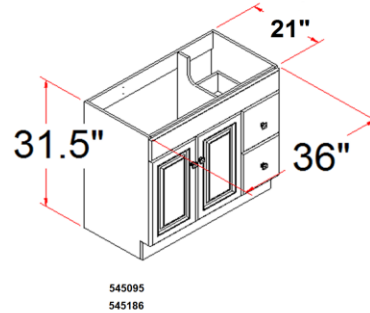

Claremont 2 Door 2 Drawer Vanity

Specifications

- Hony OAK finish with antique brass hardware
 - Cam lock connection, frameless design
 - California 93120 CARB P2 compliant
 - Ready to assembly construction
 - Square raised door
 - Solid North American red oak door frame
 - High quality MDF with real oak veneer door centre, drawer front and fake drawer
 - Particle board with oak melamine inside and outside side panels
 - 2 Door 2 drawer 1 fake drawer design
 - Adjustable and concealable hinge, easy glide drawer glides
 - Antique Brass hardware with TruMatch finish
- Vanity top and faucet sold separately

Dimensions

Warranty & Compliances

- Warranty** Limited 1 year warranty
California 93120 CARB P2 Compliant

Order Codes & Finishes/Colors

- 36" w x 18" d x 31.5" h 545178
 36" w x 21" d x 31.5" h 545186

Type:
 Job:
 Order Code:
 Approvals: