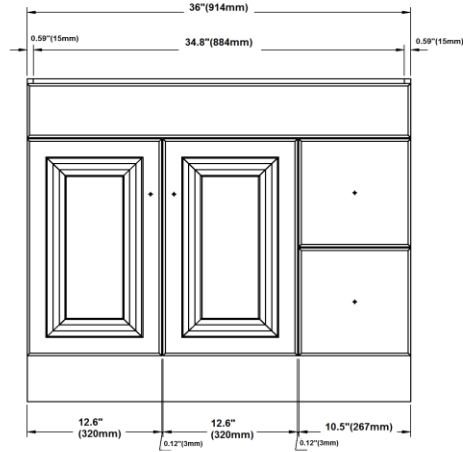

Claremont 2 Door 2 Drawer Vanity

Specifications

- Hony OAK finish with antique brass hardware
 - Cam lock connection, frameless design
 - California 93120 CARB P2 compliant
 - Ready to assembly construction
 - Square raised door
 - Solid North American red oak door frame
 - High quality MDF with real oak veneer door centre, drawer front and fake drawer
 - Particle board with oak melamine inside and outside side panels
 - 2 Door 2 drawer 1 fake drawer design
 - Adjustable and concealable hinge, easy glide drawer glides
 - Antique Brass hardware with TruMatch finish
- Vanity top and faucet sold separately

Dimensions

Warranty & Compliances

- Warranty** Limited 1 year warranty
California 93120 CARB P2 Compliant

Order Codes & Finishes/Colors

- 36" w x 18" d x 31.5" h 545178
 36" w x 21" d x 31.5" h 545186

Type:
 Job:
 Order Code:
 Approvals: