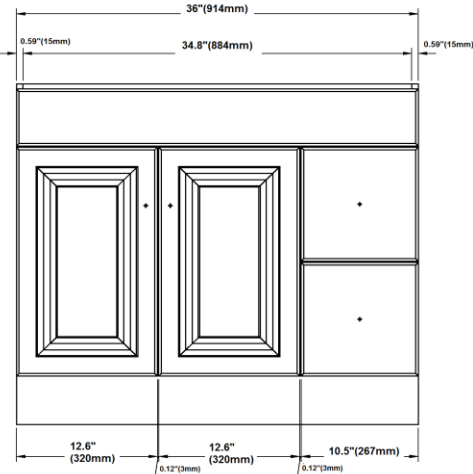

Claremont 2 Door 2 Drawer Vanity

Specifications

- Hony OAK finish with antique brass hardware
 - Cam lock connection, frameless design
 - California 93120 CARB P2 compliant
 - Ready to assembly construction
 - Square raised door
 - Solid North American red oak door frame
 - High quality MDF with real oak veneer door centre, drawer front and fake drawer
 - Particle board with oak melamine inside and outside side panels
 - 2 Door 2 drawer 1 fake drawer design
 - Adjustable and concealable hinge, easy glide drawer glides
 - Antique Brass hardware with TruMatch finish
- Vanity top and faucet sold separately

Dimensions

Warranty & Compliances

- Warranty** Limited 1 year warranty
California 93120 CARB P2 Compliant

Order Codes & Finishes/Colors

- 36" w x 18" d x 31.5" h 545178
 36" w x 21" d x 31.5" h 545186

Type:
 Job:
 Order Code:
 Approvals: