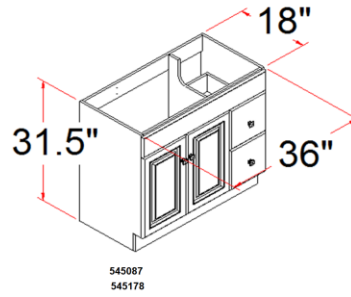

Claremont 2 Door 2 Drawer Vanity

Specifications

- Hony OAK finish with antique brass hardware
 - Cam lock connection, frameless design
 - California 93120 CARB P2 compliant
 - Ready to assembly construction
 - Square raised door
 - Solid North American red oak door frame
 - High quality MDF with real oak veneer door centre, drawer front and fake drawer
 - Particle board with oak melamine inside and outside side panels
 - 2 Door 2 drawer 1 fake drawer design
 - Adjustable and concealable hinge, easy glide drawer glides
 - Antique Brass hardware with TruMatch finish
- Vanity top and faucet sold separately

Dimensions

Warranty & Compliances

- Warranty** Limited 1 year warranty
California 93120 CARB P2 Compliant

Order Codes & Finishes/Colors

- 36" w x 18" d x 31.5" h 545178
 36" w x 21" d x 31.5" h 545186

Type:
 Job:
 Order Code:
 Approvals: