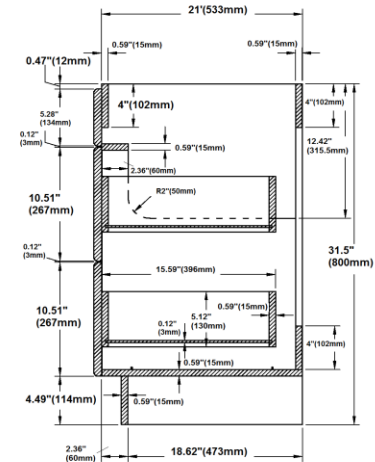

Claremont 2 Door 2 Drawer Vanity

Specifications

- Hony OAK finish with antique brass hardware
 - Cam lock connection, frameless design
 - California 93120 CARB P2 compliant
 - Ready to assembly construction
 - Square raised door
 - Solid North American red oak door frame
 - High quality MDF with real oak veneer door centre, drawer front and fake drawer
 - Particle board with oak melamine inside and outside side panels
 - 2 Door 2 drawer 1 fake drawer design
 - Adjustable and concealable hinge, easy glide drawer glides
 - Antique Brass hardware with TruMatch finish
- Vanity top and faucet sold separately

Dimensions

Warranty & Compliances

- Warranty** Limited 1 year warranty
California 93120 CARB P2 Compliant

Order Codes & Finishes/Colors

- 36" w x 18" d x 31.5" h 545178
 36" w x 21" d x 31.5" h 545186

Type:
 Job:
 Order Code:
 Approvals: