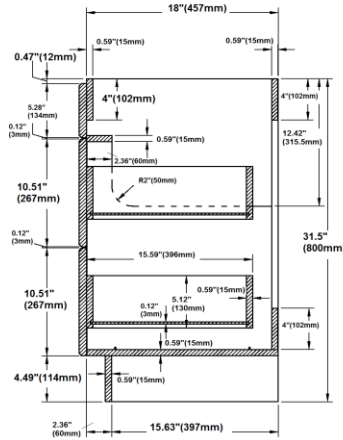

Claremont 2 Door 2 Drawer Vanity

Specifications

- Hony OAK finish with antique brass hardware
 - Cam lock connection, frameless design
 - California 93120 CARB P2 compliant
 - Ready to assembly construction
 - Square raised door
 - Solid North American red oak door frame
 - High quality MDF with real oak veneer door centre, drawer front and fake drawer
 - Particle board with oak melamine inside and outside side panels
 - 2 Door 2 drawer 1 fake drawer design
 - Adjustable and concealable hinge, easy glide drawer glides
 - Antique Brass hardware with TruMatch finish
- Vanity top and faucet sold separately

Dimensions

Warranty & Compliances

- Warranty** Limited 1 year warranty
California 93120 CARB P2 Compliant

Order Codes & Finishes/Colors

- 36" w x 18" d x 31.5" h 545178
 36" w x 21" d x 31.5" h 545186

Type:
 Job:
 Order Code:
 Approvals: