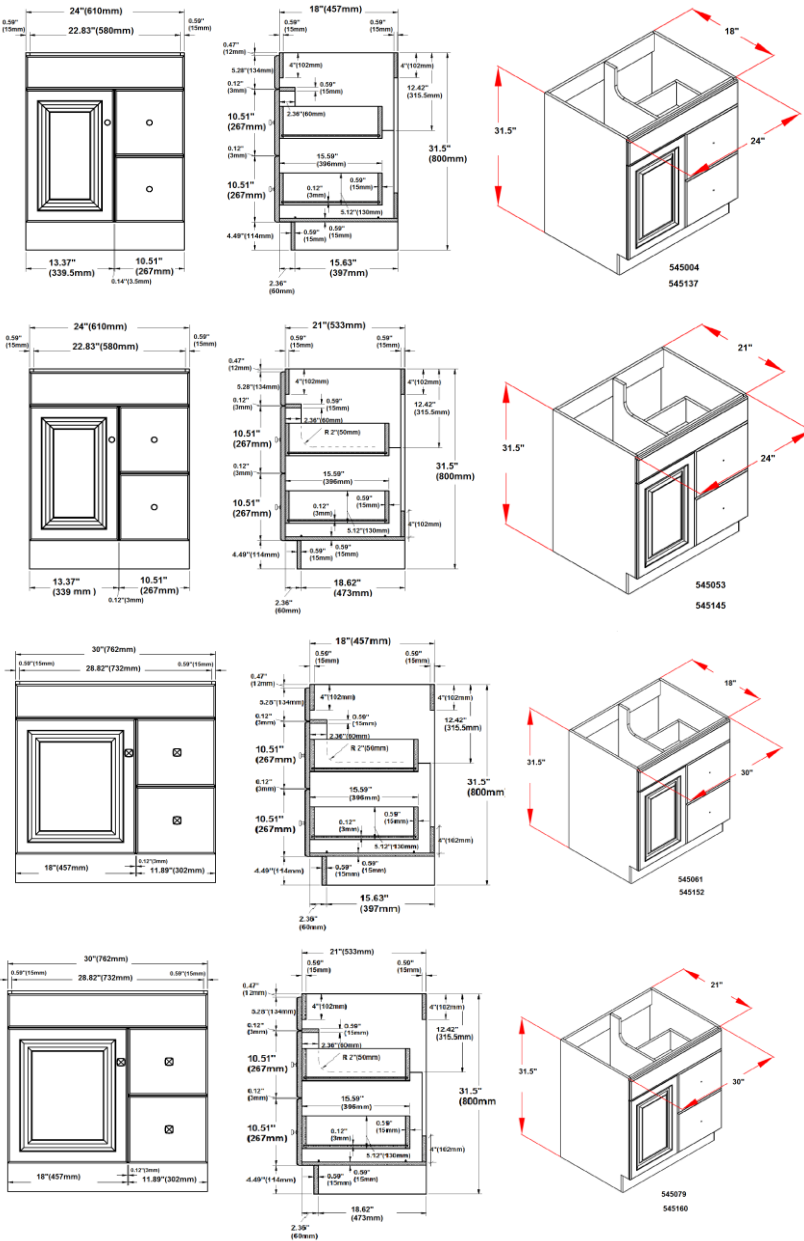

Specifications

- Honey Oak finish with antique brass hardware
- Cam lock connection, frameless design
- California 93120 CARB P2 compliant
- Ready to assembly construction
- Square raised door
- Solid North American red oak door frame
- High quality MDF with real oak veneer door centre, drawer front and fake drawer
- Particle board with oak melamine inside and outside side panels
- 1 Door 2 drawer 1 fake drawer design
- Door and drawer reversible during assembly
- Adjustable and concealable hinge, easy glide drawer glides
- Reversible door (door can open to the left or right)
- Antique Brass hardware with TruMatch finish
- Vanity top and faucet sold separately

Dimensions

Warranty & Compliances

Order Codes & Finishes/Colors

24" w x 18" d x 31.5" h	545137
24" w x 21" d x 31.5" h	545145
30" w x 18" d x 31.5" h	545152
30" w x 21" d x 31.5" h	545160

Type: _____
Job: _____
Order Code: _____
Approvals: _____