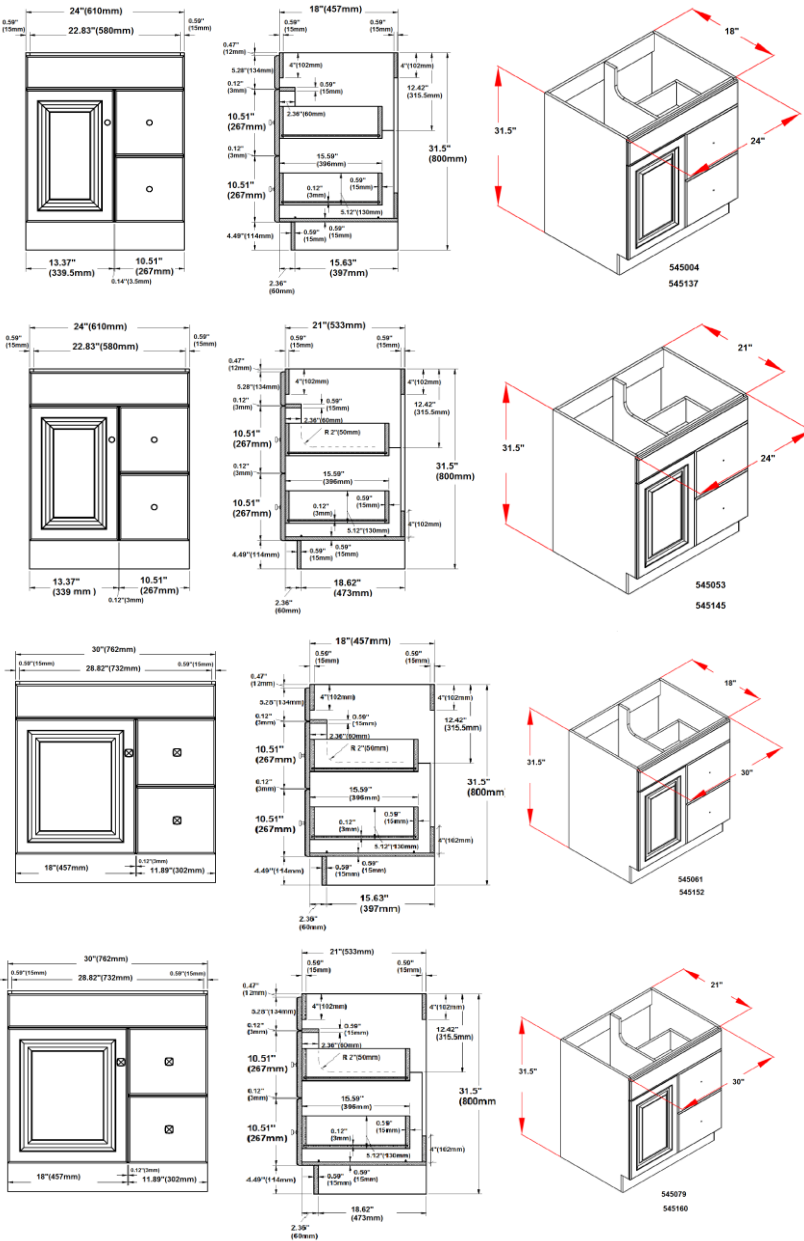

Specifications

Honey Oak finish with antique brass hardware
Cam lock connection, frameless design
California 93120 CARB P2 compliant
Ready to assembly construction
Square raised door
Solid North American red oak door frame
High quality MDF with real oak veneer door centre, drawer front and fake drawer
Particle board with oak melamine inside and outside side panels
1 Door 2 drawer 1 fake drawer design
Door and drawer reversible during assembly
Adjustable and concealable hinge, easy glide drawer glides
Reversible door (door can open to the left or right)
Antique Brass hardware with TruMatch finish
Vanity top and faucet sold separately

Dimensions

Warranty & Compliances

Order Codes & Finishes/Colors

24" w x 18" d x 31.5" h	545137
24" w x 21" d x 31.5" h	545145
30" w x 18" d x 31.5" h	545152
30" w x 21" d x 31.5" h	545160

Type: _____
Job: _____
Order Code: _____
Approvals: _____