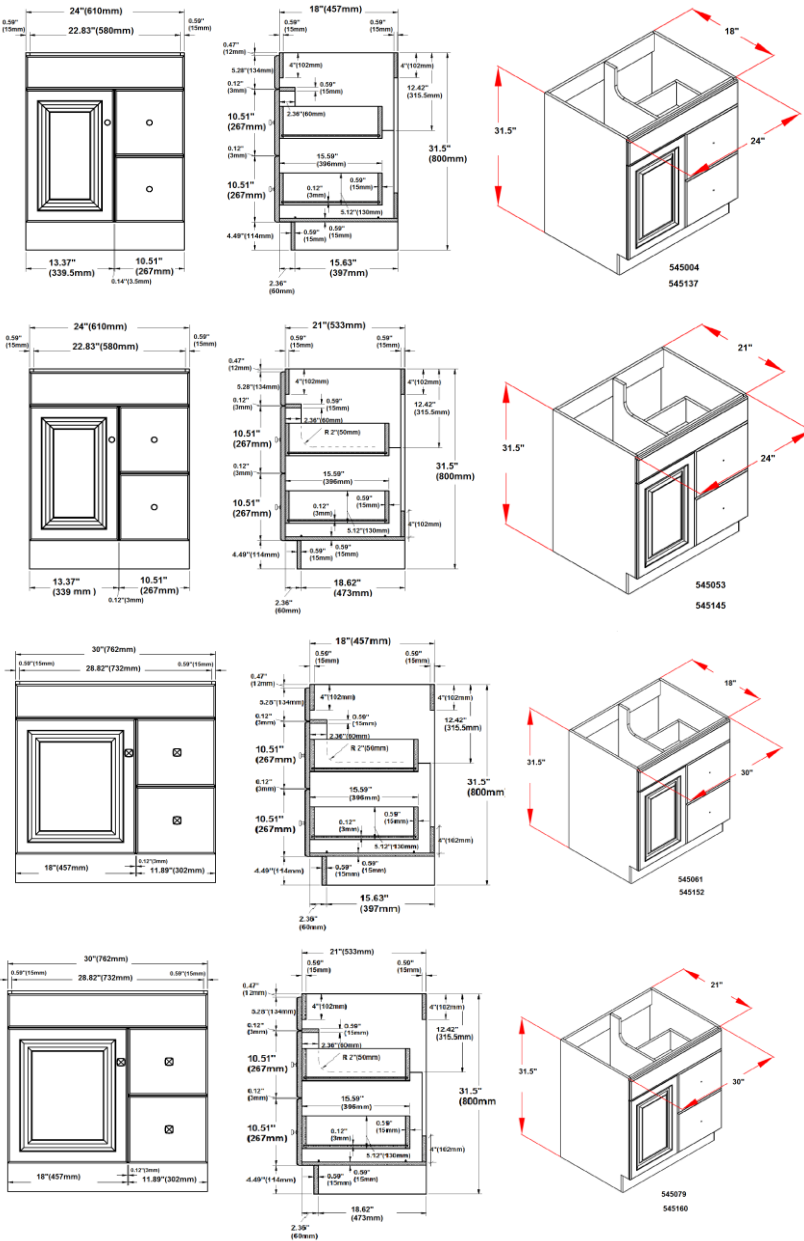

Specifications

Honey Oak finish with antique brass hardware
Cam lock connection, frameless design
California 93120 CARB P2 compliant
Ready to assembly construction
Square raised door
Solid North American red oak door frame
High quality MDF with real oak veneer door centre, drawer front and fake drawer
Particle board with oak melamine inside and outside side panels
1 Door 2 drawer 1 fake drawer design
Door and drawer reversible during assembly
Adjustable and concealable hinge, easy glide drawer glides
Reversible door (door can open to the left or right)
Antique Brass hardware with TruMatch finish
Vanity top and faucet sold separately

Dimensions

Warranty & Compliances

Order Codes & Finishes/Colors

24" w x 18" d x 31.5" h 545137
24" w x 21" d x 31.5" h 545145
30" w x 18" d x 31.5" h 545152
30" w x 21" d x 31.5" h 545160

Type:
Job:
Order Code:
Approvals: