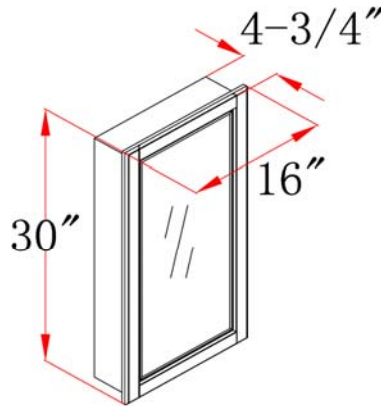

## Specifications

- MDF frame with white finish
- MDF box with PVC sides and bottom
- Concealed hinges
- Pre-assembled design
- 1 Door
- 2 fixed shelves
- California 93120 CARB P2 compliant

## Dimensions

## Order Codes & Finishes/Colors

16"w x4.7 5"d x 30"h

545111

Type:  
Job:  
Order Code:  
Approvals:

Design House reserves the right to make changes in materials, specifications & models at any time. Design House also reserves the right to discontinue product without notice or obligation.