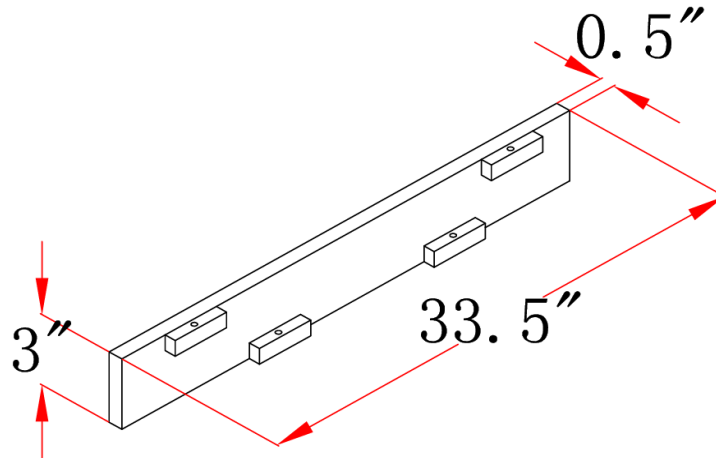

Ventura Wood Filler

Specifications

Solid wood
Durable water-resistant Espresso finish

Dimensions

Warranty & Compliances

Warranty Limited 1 year warranty
California 93120 Compliant

Order Codes & Finishes/Colors

Fully Assembled

3"w x 0.5"d x 33.5"h

545038

Type:

Job:

Order Code:

Approvals:

Design House reserves the right to make changes in materials, specifications & models at any time. Design House also reserves the right to discontinue product without notice or obligation.