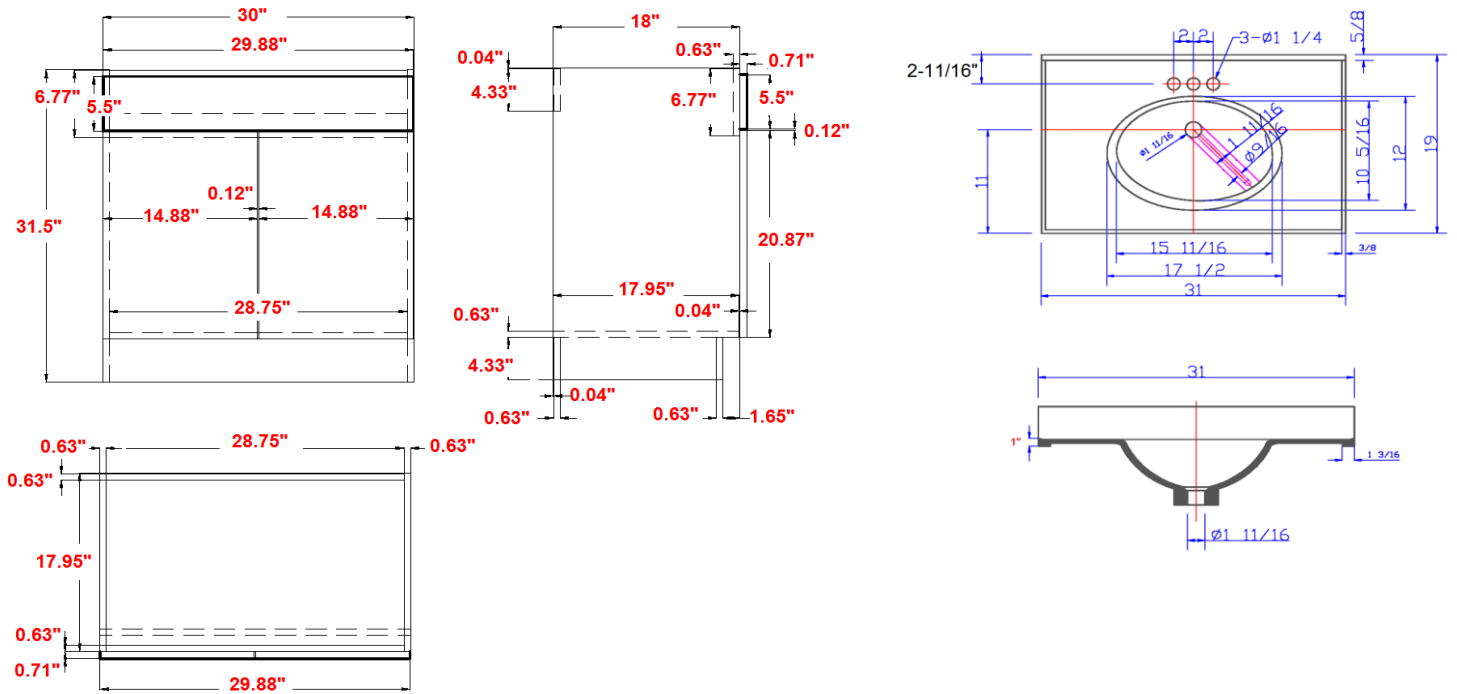

Vanity Combo 30" Two Door Ensemble (Espresso)

Specifications

- Espresso finish
- MDF square panel doors
- Satin nickel hardware
- Solid white cultured marble top included
- Concealed hinges
- Pre-Assembled design

Dimensions

Warranty & Compliances

Warranty: Limited 1 year warranty
 California 93120: Compliant

Order Codes & Finishes/Colors

Two door Ensemble (Vanity: 30"x18"x31.5" Top: 31"x19")
 Espresso 541888

Type:
 Job:
 Order Code:
 Approvals: