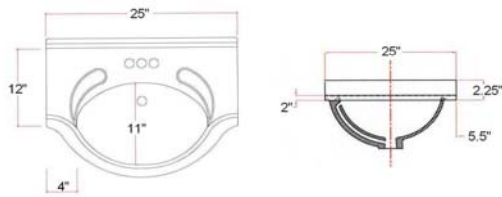

Euro Style Vanity Combo Collection

Specifications

- White or Espresso vanity
- Narrow 12" cabinet depth
- Concealed adjustable hinges
- Frameless design
- Satin Nickel hardware included
- Solid white cultured marble top included

Dimensions

24" wide

30" wide

Warranty & Compliances

Warranty Limited 1 year warranty

Order Codes & Finishes/Colors

	<i>White</i>	<i>Espresso</i>
Two door Ensemble (Vanity: 24"x12"x31 ^{1/2} " Top: 25"x18")	541656	541680
Two door Ensemble (Vanity: 30"x12"x31 ^{1/2} " Top: 31"x18")	541664	541698