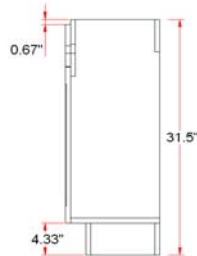

Euro Style Vanity Combo Collection

Specifications

- White or Espresso vanity
- Narrow 12" cabinet depth
- Concealed adjustable hinges
- Frameless design
- Satin Nickel hardware included
- Solid white cultured marble top included

Dimensions

24" wide

30" wide

Warranty & Compliances

Warranty Limited 1 year warranty

Order Codes & Finishes/Colors

	<i>White</i>	<i>Espresso</i>
Two door Ensemble (Vanity: 24"x12"x31 ^{1/2} " Top: 25"x18")	541656	541680
Two door Ensemble (Vanity: 30"x12"x31 ^{1/2} " Top: 31"x18")	541664	541698