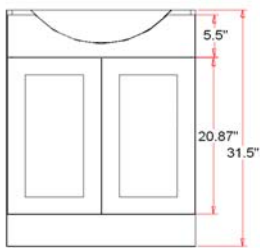

Euro Style Vanity Combo Collection

Specifications

- White or Espresso vanity
- Narrow 12" cabinet depth
- Concealed adjustable hinges
- Frameless design
- Satin Nickel hardware included
- Solid white cultured marble top included

Dimensions

24" wide

30" wide

Warranty & Compliances

Warranty Limited 1 year warranty

Order Codes & Finishes/Colors

	<i>White</i>	<i>Espresso</i>
Two door Ensemble (Vanity: 24"x12"x31 ^{1/2} " Top: 25"x18")	541656	541680
Two door Ensemble (Vanity: 30"x12"x31 ^{1/2} " Top: 31"x18")	541664	541698