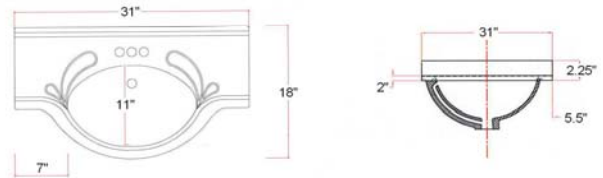

Euro Style Vanity Combo Collection

Specifications

- White or Espresso vanity
- Narrow 12" cabinet depth
- Concealed adjustable hinges
- Frameless design
- Satin Nickel hardware included
- Solid white cultured marble top included

Dimensions

24" wide

30" wide

Warranty & Compliances

Warranty Limited 1 year warranty

Order Codes & Finishes/Colors

	<i>White</i>	<i>Espresso</i>
Two door Ensemble (Vanity: 24"x12"x31 ^{1/2} " Top: 25"x18")	541656	541680
Two door Ensemble (Vanity: 30"x12"x31 ^{1/2} " Top: 31"x18")	541664	541698