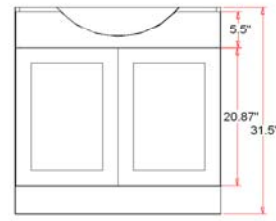

Euro Style Vanity Combo Collection

Specifications

- White or Espresso vanity
- Narrow 12" cabinet depth
- Concealed adjustable hinges
- Frameless design
- Satin Nickel hardware included
- Solid white cultured marble top included

Dimensions

24" wide

30" wide

Warranty & Compliances

Warranty Limited 1 year warranty

Order Codes & Finishes/Colors

	<i>White</i>	<i>Espresso</i>
Two door Ensemble (Vanity: 24"x12"x31 ^{1/2} " Top: 25"x18")	541656	541680
Two door Ensemble (Vanity: 30"x12"x31 ^{1/2} " Top: 31"x18")	541664	541698