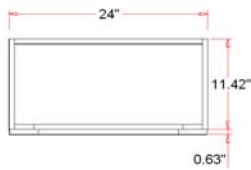

Euro Style Vanity Combo Collection

Specifications

- White or Espresso vanity
- Narrow 12" cabinet depth
- Concealed adjustable hinges
- Frameless design
- Satin Nickel hardware included
- Solid white cultured marble top included

Dimensions

24" wide

30" wide

Warranty & Compliances

Warranty Limited 1 year warranty

Order Codes & Finishes/Colors

	<i>White</i>	<i>Espresso</i>
Two door Ensemble (Vanity: 24"x12"x31 ^{1/2} " Top: 25"x18")	541656	541680
Two door Ensemble (Vanity: 30"x12"x31 ^{1/2} " Top: 31"x18")	541664	541698