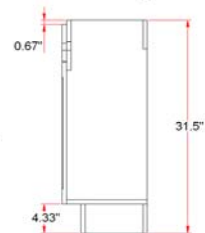

Euro Style Vanity Combo Collection

Specifications

- White or Espresso vanity
- Narrow 12" cabinet depth
- Concealed adjustable hinges
- Frameless design
- Satin Nickel hardware included
- Solid white cultured marble top included

Dimensions

24" wide

30" wide

Warranty & Compliances

Warranty Limited 1 year warranty

Order Codes & Finishes/Colors

	<i>White</i>	<i>Espresso</i>
Two door Ensemble (Vanity: 24"x12"x31 ^{1/2} " Top: 25"x18")	541656	541680
Two door Ensemble (Vanity: 30"x12"x31 ^{1/2} " Top: 31"x18")	541664	541698