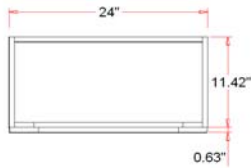

Euro Style Vanity Combo Collection

Specifications

- White or Espresso vanity
- Narrow 12" cabinet depth
- Concealed adjustable hinges
- Frameless design
- Satin Nickel hardware included
- Solid white cultured marble top included

Dimensions

24" wide

30" wide

Warranty & Compliances

Warranty Limited 1 year warranty

Order Codes & Finishes/Colors

| | <i>White</i> | <i>Espresso</i> |
|--|--------------|-----------------|
| Two door Ensemble (Vanity: 24"x12"x31 ^{1/2} " Top: 25"x18") | 541656 | 541680 |
| Two door Ensemble (Vanity: 30"x12"x31 ^{1/2} " Top: 31"x18") | 541664 | 541698 |