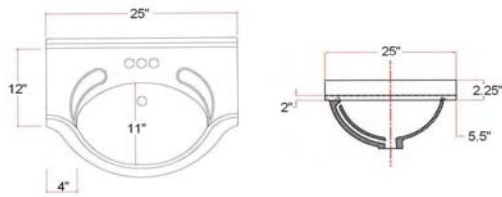

Euro Style Vanity Combo Collection

Specifications

- White or Espresso vanity
- Narrow 12" cabinet depth
- Concealed adjustable hinges
- Frameless design
- Satin Nickel hardware included
- Solid white cultured marble top included

Dimensions

24" wide

30" wide

Warranty & Compliances

Warranty Limited 1 year warranty

Order Codes & Finishes/Colors

| | <i>White</i> | <i>Espresso</i> |
|--|--------------|-----------------|
| Two door Ensemble (Vanity: 24"x12"x31 ^{1/2} " Top: 25"x18") | 541656 | 541680 |
| Two door Ensemble (Vanity: 30"x12"x31 ^{1/2} " Top: 31"x18") | 541664 | 541698 |