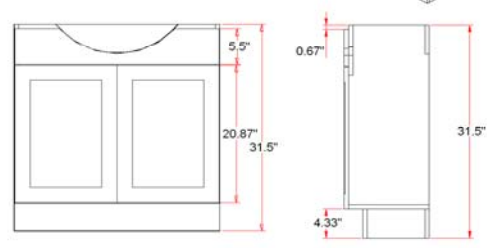

Euro Style Vanity Combo Collection

Specifications

- White or Espresso vanity
- Narrow 12" cabinet depth
- Concealed adjustable hinges
- Frameless design
- Satin Nickel hardware included
- Solid white cultured marble top included

Dimensions

24" wide

30" wide

Warranty & Compliances

Warranty Limited 1 year warranty

Order Codes & Finishes/Colors

| | <i>White</i> | <i>Espresso</i> |
|--|--------------|-----------------|
| Two door Ensemble (Vanity: 24"x12"x31 ^{1/2} " Top: 25"x18") | 541656 | 541680 |
| Two door Ensemble (Vanity: 30"x12"x31 ^{1/2} " Top: 31"x18") | 541664 | 541698 |