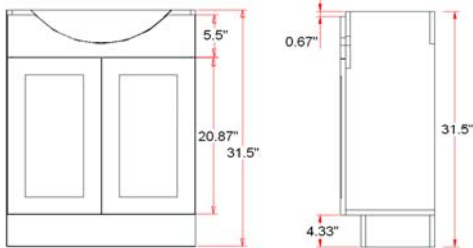

Euro Style Vanity Combo Collection

Specifications

- White or Espresso vanity
- Narrow 12" cabinet depth
- Concealed adjustable hinges
- Frameless design
- Satin Nickel hardware included
- Solid white cultured marble top included

Dimensions

24" wide

30" wide

Warranty & Compliances

Warranty Limited 1 year warranty

Order Codes & Finishes/Colors

| | <i>White</i> | <i>Espresso</i> |
|--|--------------|-----------------|
| Two door Ensemble (Vanity: 24"x12"x31 ^{1/2} " Top: 25"x18") | 541656 | 541680 |
| Two door Ensemble (Vanity: 30"x12"x31 ^{1/2} " Top: 31"x18") | 541664 | 541698 |