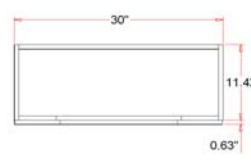

Euro Style Vanity Combo Collection

Specifications

- White or Espresso vanity
- Narrow 12" cabinet depth
- Concealed adjustable hinges
- Frameless design
- Satin Nickel hardware included
- Solid white cultured marble top included

Dimensions

24" wide

30" wide

Warranty & Compliances

Warranty Limited 1 year warranty

Order Codes & Finishes/Colors

| | <i>White</i> | <i>Espresso</i> |
|--|--------------|-----------------|
| Two door Ensemble (Vanity: 24"x12"x31 ^{1/2} " Top: 25"x18") | 541656 | 541680 |
| Two door Ensemble (Vanity: 30"x12"x31 ^{1/2} " Top: 31"x18") | 541664 | 541698 |