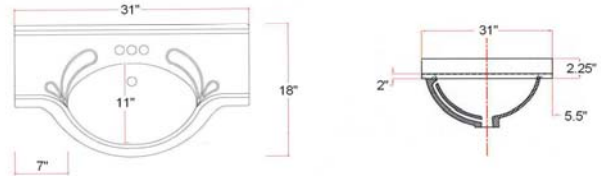

Euro Style Vanity Combo Collection

Specifications

- White or Espresso vanity
- Narrow 12" cabinet depth
- Concealed adjustable hinges
- Frameless design
- Satin Nickel hardware included
- Solid white cultured marble top included

Dimensions

24" wide

30" wide

Warranty & Compliances

Warranty Limited 1 year warranty

Order Codes & Finishes/Colors

| | <i>White</i> | <i>Espresso</i> |
|--|--------------|-----------------|
| Two door Ensemble (Vanity: 24"x12"x31 ^{1/2} " Top: 25"x18") | 541656 | 541680 |
| Two door Ensemble (Vanity: 30"x12"x31 ^{1/2} " Top: 31"x18") | 541664 | 541698 |