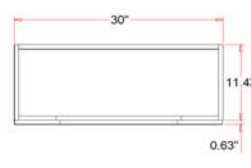

Euro Style Vanity Combo Collection

Specifications

- White or Espresso vanity
- Narrow 12" cabinet depth
- Concealed adjustable hinges
- Frameless design
- Satin Nickel hardware included
- Solid white cultured marble top included

Dimensions

24" wide

30" wide

Warranty & Compliances

Warranty Limited 1 year warranty

Order Codes & Finishes/Colors

	<i>White</i>	<i>Espresso</i>
Two door Ensemble (Vanity: 24"x12"x31 ^{1/2} " Top: 25"x18")	541656	541680
Two door Ensemble (Vanity: 30"x12"x31 ^{1/2} " Top: 31"x18")	541664	541698