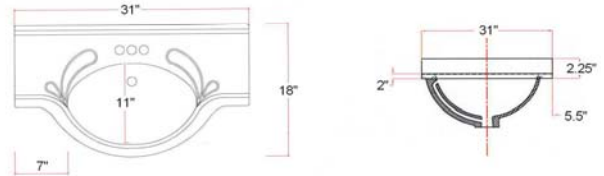

Euro Style Vanity Combo Collection

Specifications

- White or Espresso vanity
- Narrow 12" cabinet depth
- Concealed adjustable hinges
- Frameless design
- Satin Nickel hardware included
- Solid white cultured marble top included

Dimensions

24" wide

30" wide

Warranty & Compliances

Warranty Limited 1 year warranty

Order Codes & Finishes/Colors

	<i>White</i>	<i>Espresso</i>
Two door Ensemble (Vanity: 24"x12"x31 ^{1/2} " Top: 25"x18")	541656	541680
Two door Ensemble (Vanity: 30"x12"x31 ^{1/2} " Top: 31"x18")	541664	541698