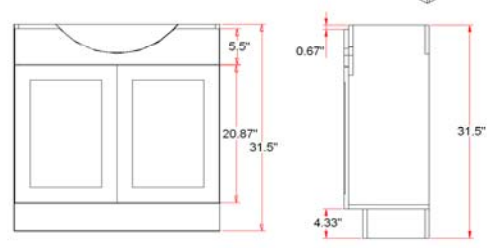

Euro Style Vanity Combo Collection

Specifications

- White or Espresso vanity
- Narrow 12" cabinet depth
- Concealed adjustable hinges
- Frameless design
- Satin Nickel hardware included
- Solid white cultured marble top included

Dimensions

24" wide

30" wide

Warranty & Compliances

Warranty Limited 1 year warranty

Order Codes & Finishes/Colors

	<i>White</i>	<i>Espresso</i>
Two door Ensemble (Vanity: 24"x12"x31 ^{1/2} " Top: 25"x18")	541656	541680
Two door Ensemble (Vanity: 30"x12"x31 ^{1/2} " Top: 31"x18")	541664	541698