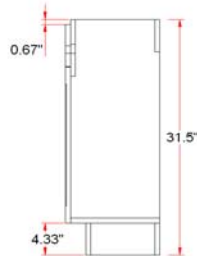

## Specifications

- White or Espresso vanity
- Narrow 12" cabinet depth
- Concealed adjustable hinges
- Frameless design
- Satin Nickel hardware included
- Solid white cultured marble top included

## Dimensions

24" wide

30" wide

## Order Codes & Finishes/Colors

	<i>White</i>	<i>Espresso</i>
<b>Two door Ensemble</b> (Vanity: 24"x12"x31 <sup>1/2</sup> " Top: 25"x18")	541656	541680
<b>Two door Ensemble</b> (Vanity: 30"x12"x31 <sup>1/2</sup> " Top: 31"x18")	541664	541698