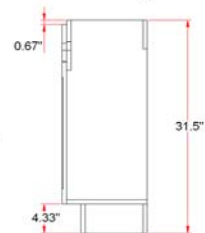

## Specifications

- White or Espresso vanity
- Narrow 12" cabinet depth
- Concealed adjustable hinges
- Frameless design
- Satin Nickel hardware included
- Solid white cultured marble top included

## Dimensions

24" wide

30" wide

## Order Codes & Finishes/Colors

	<i>White</i>	<i>Espresso</i>
<b>Two door Ensemble</b> (Vanity: 24"x12"x31 <sup>1/2</sup> " Top: 25"x18")	541656	541680
<b>Two door Ensemble</b> (Vanity: 30"x12"x31 <sup>1/2</sup> " Top: 31"x18")	541664	541698