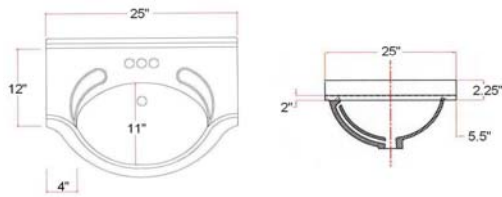

## Specifications

- White or Espresso vanity
- Narrow 12" cabinet depth
- Concealed adjustable hinges
- Frameless design
- Satin Nickel hardware included
- Solid white cultured marble top included

## Dimensions

24" wide

30" wide