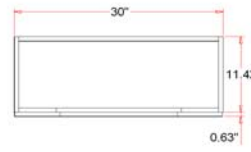

## Specifications

- White or Espresso vanity
- Narrow 12" cabinet depth
- Concealed adjustable hinges
- Frameless design
- Satin Nickel hardware included
- Solid white cultured marble top included

## Dimensions

24" wide

30" wide