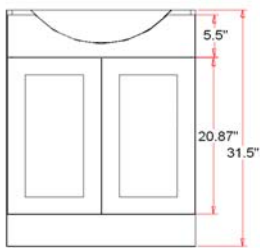

## Specifications

- White or Espresso vanity
- Narrow 12" cabinet depth
- Concealed adjustable hinges
- Frameless design
- Satin Nickel hardware included
- Solid white cultured marble top included

## Dimensions

24" wide

30" wide

## Order Codes & Finishes/Colors

	<i>White</i>	<i>Espresso</i>
<b>Two door Ensemble</b> (Vanity: 24"x12"x31 <sup>1/2</sup> " Top: 25"x18")	541656	541680
<b>Two door Ensemble</b> (Vanity: 30"x12"x31 <sup>1/2</sup> " Top: 31"x18")	541664	541698