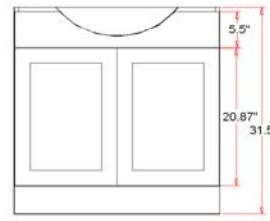

## Specifications

- White or Espresso vanity
- Narrow 12" cabinet depth
- Concealed adjustable hinges
- Frameless design
- Satin Nickel hardware included
- Solid white cultured marble top included

## Dimensions

24" wide

30" wide