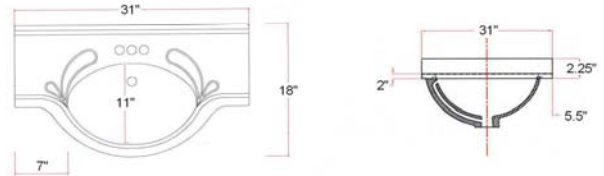

## Specifications

- White or Espresso vanity
- Narrow 12" cabinet depth
- Concealed adjustable hinges
- Frameless design
- Satin Nickel hardware included
- Solid white cultured marble top included

## Dimensions

24" wide

30" wide