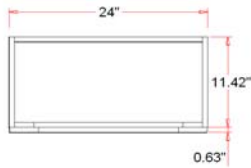

## Specifications

- White or Espresso vanity
- Narrow 12" cabinet depth
- Concealed adjustable hinges
- Frameless design
- Satin Nickel hardware included
- Solid white cultured marble top included

## Dimensions

24" wide

30" wide