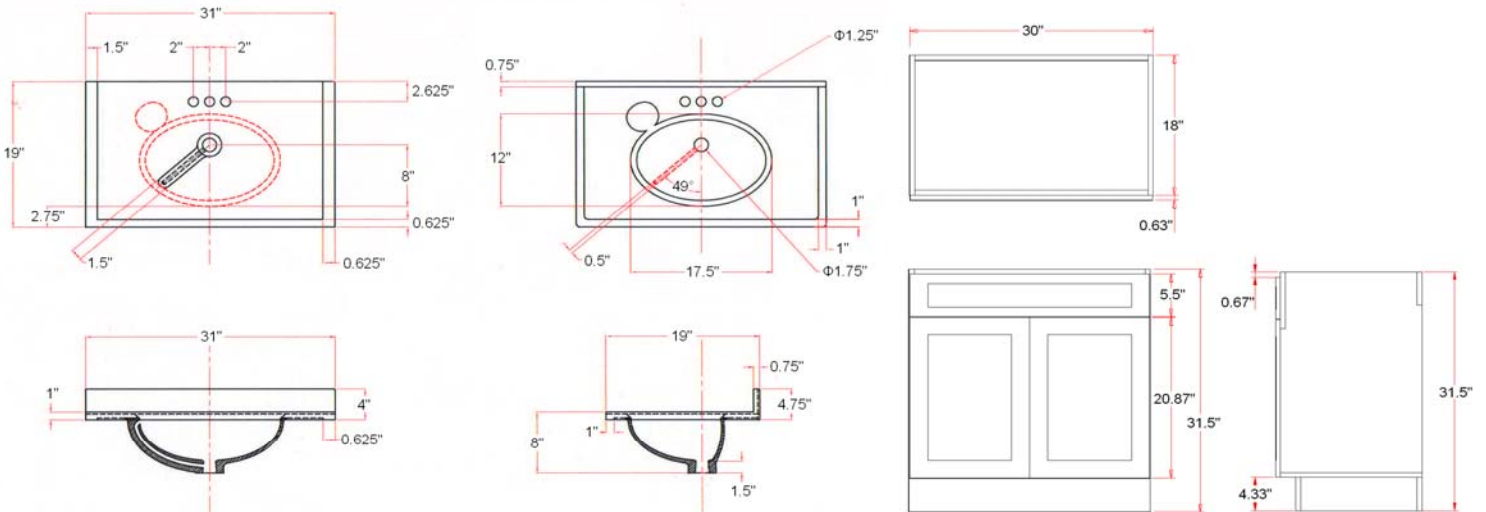

# Vanity Combo 30" Two Door Ensemble (Oak)

## Dimensions

## Order Codes & Finishes/Colors

**Two door Ensemble (Vanity: 30"x18"x31.5" Top: 31"x19")**  
**Oak** 541649

Type:  
 Job:  
 Order Code:  
 Approvals: