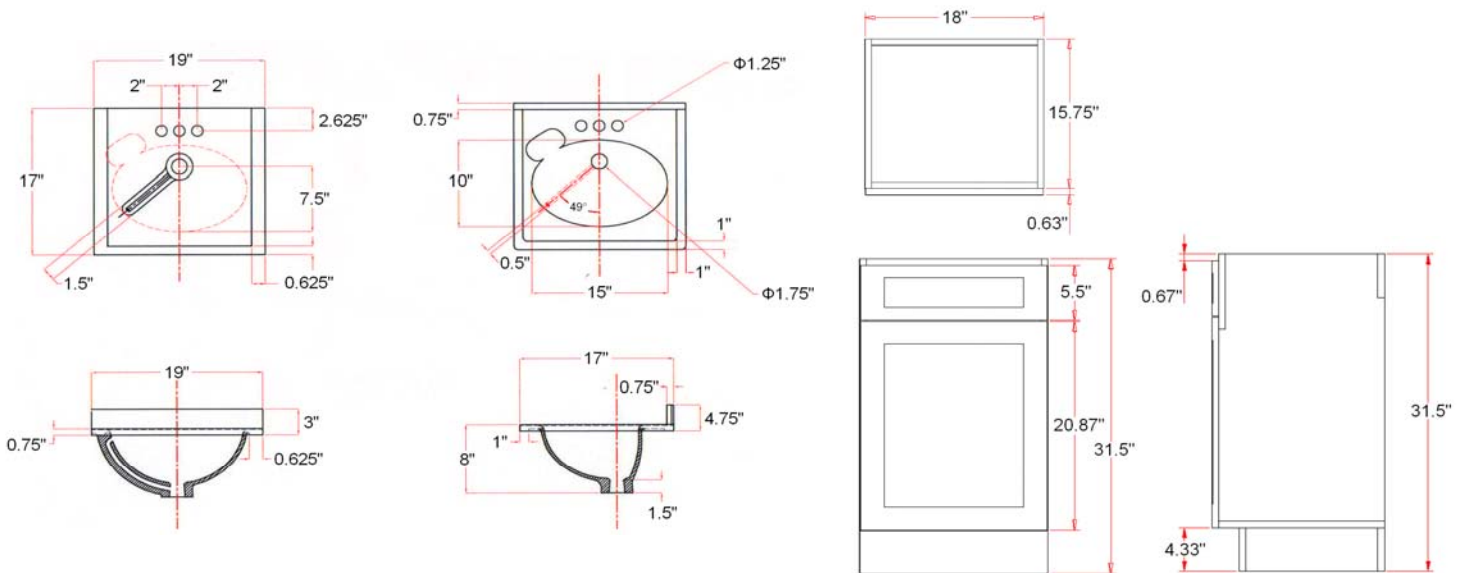

## Dimensions

## Order Codes & Finishes/Colors

**One door Ensemble (Vanity: 18"x16"x31.5" Top: 19"x17")**  
**Oak** 541623

**Type:**  
**Job:**  
**Order Code:**  
**Approvals:**

Design House reserves the right to make changes in materials, specifications & models at any time. Design House also reserves the right to discontinue product without notice or obligation.