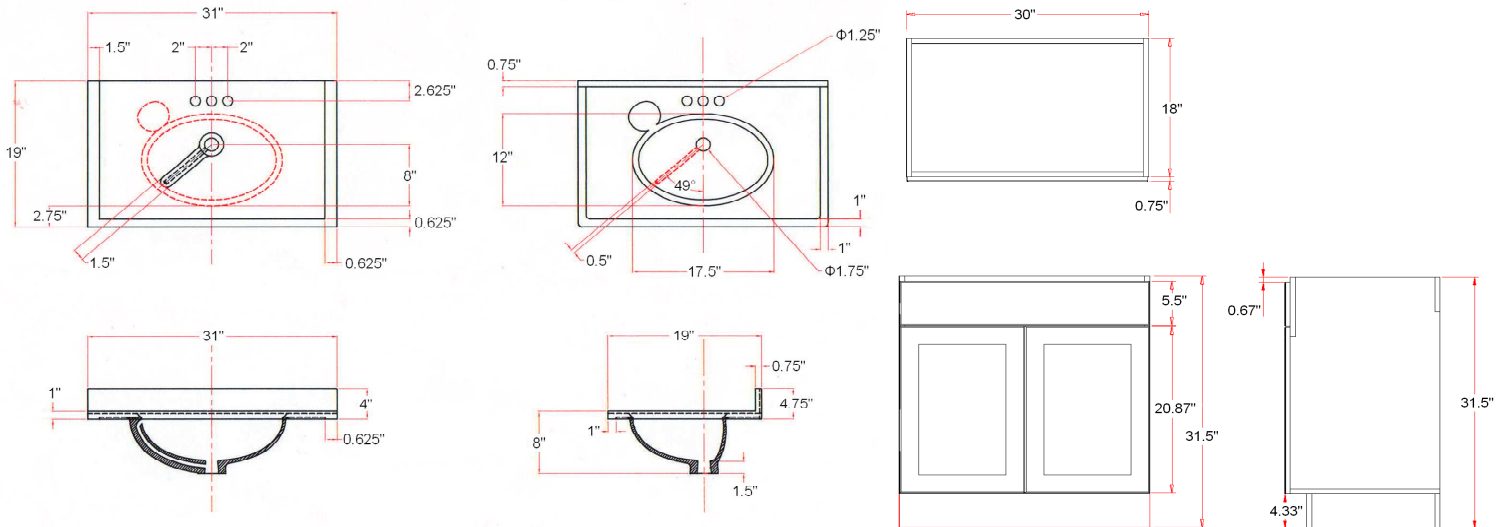

# Bath In A Box 30" Wide Two Door Ensemble (White)

## Dimensions

## Order Codes & Finishes/Colors

**Two door Ensemble (Vanity: 30"x18"x31.5" Top: 31"x19")**  
**White** 541615

Type:  
 Job:  
 Order Code:  
 Approvals:

Design House reserves the right to make changes in materials, specifications & models at any time. Design House also reserves the right to discontinue product without notice or obligation.