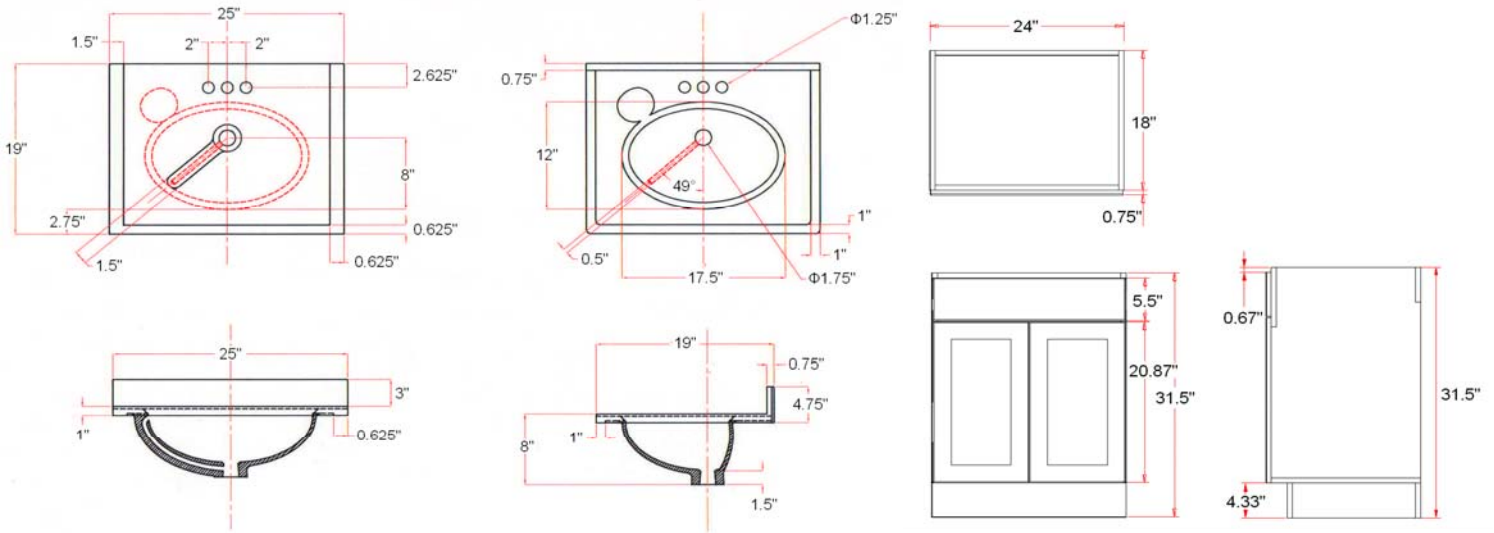

# Vanity Combo 24" Wide Two Door Ensemble (White)

## Specifications

- Durable gloss white finish
- MDF square raised panel doors
- Satin nickel hardware
- Solid white cultured marble top included
- Concealed hinges
- Pre-Assembled design

## Dimensions

## Order Codes & Finishes/Colors

**Two door Ensemble (Vanity: 24"x18"x31.5" Top: 25"x19")**  
**White** 541607

Type:  
 Job:  
 Order Code:  
 Approvals:

Design House reserves the right to make changes in materials, specifications & models at any time. Design House also reserves the right to discontinue product without notice or obligation.