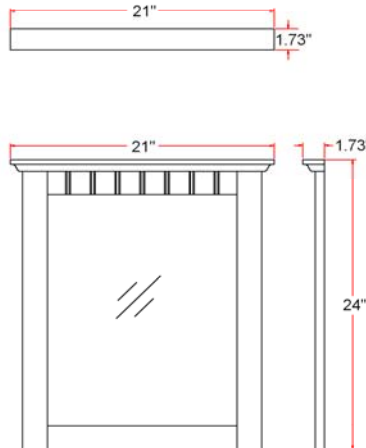

Cottage 21" Mirror

Specifications

White painted finish

Pre-assembled design with built in hooks for hanging

Coordinates with matching vanities

Dimensions

Warranty & Compliances

Warranty Limited 1 year warranty
California 93120 Compliant

Order Codes & Finishes/Colors

21" w x 1.73" d x 24" h

541581

Type:

Job:

Order Code:

Approvals:

Design House reserves the right to make changes in materials, specifications & models at any time. Design House also reserves the right to discontinue product without notice or obligation.