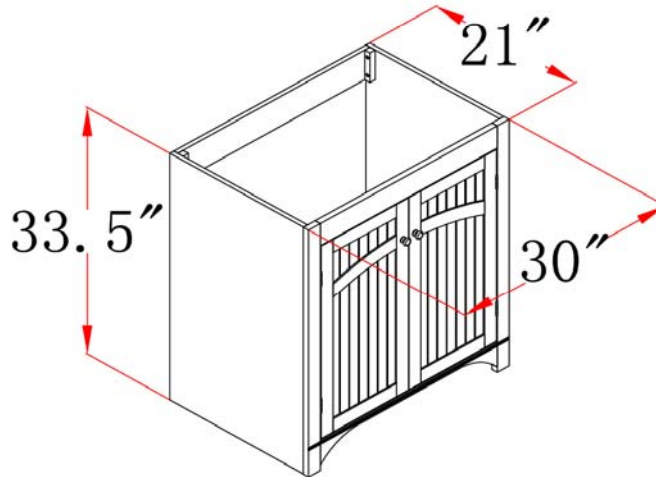

New Cottage Two Door Vanity

Specifications

- Square MDF doors with wainscoting plank style panels
- White finish with satin nickel hardware
- Exposed hinges
- Vanity top sold separately
- Coordinates with matching mirror sold separately

Dimensions

Warranty & Compliances

Warranty Limited 1 year warranty
California 93120 Compliant

Order Codes & Finishes/Colors

30" w x 21" d x 33.5" h

541565

Type:

Job: