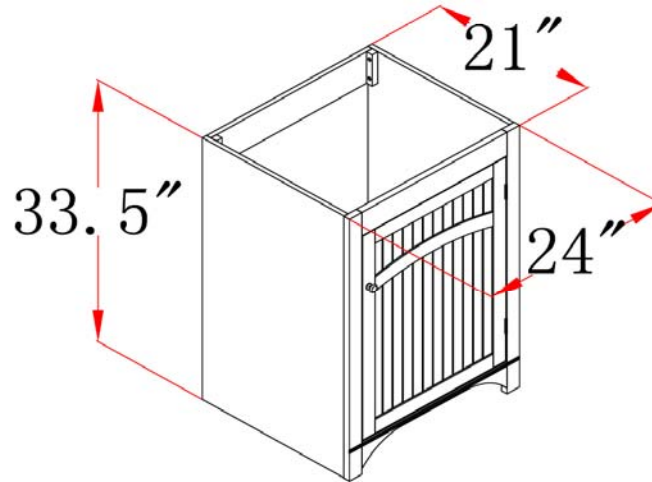

## Specifications

- Square MDF doors with wainscoting plank style panels
- White finish with satin nickel hardware
- Exposed hinges
- Vanity top sold separately
- Coordinates with matching Mirror sold separately

## Dimensions

## Order Codes & Finishes/Colors

24" w x 21" d x 33.5" h

541557

Type:
Job:
Order Code:
Approvals:

Design House reserves the right to make changes in materials, specifications & models at any time. Design House also reserves the right to discontinue product without notice or obligation.