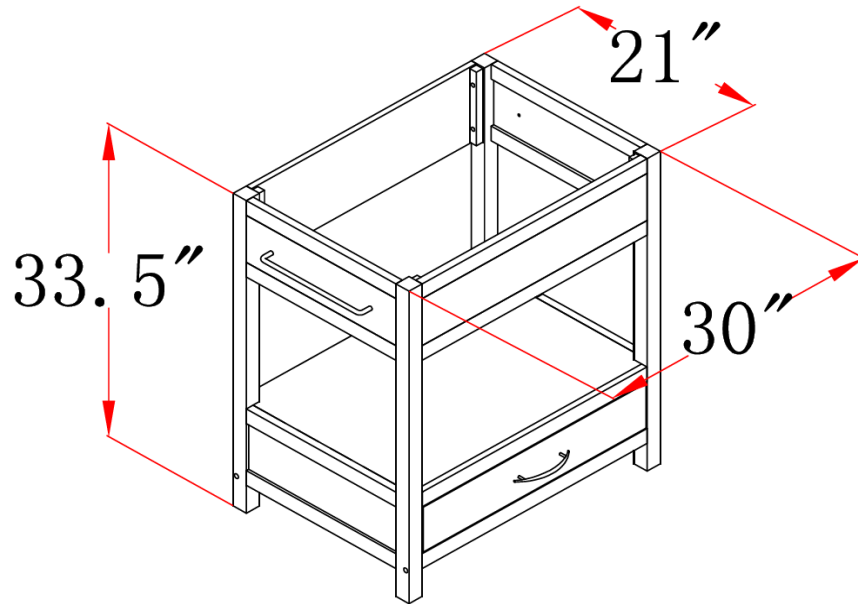

Concord Console Vanity

Specifications

- White finish with satin nickel hardware
- 10" satin nickel steel towel bars
- Durable water-resistant finish
- Vanity tops sold separately
- Pull out drawer for storage

Dimensions

Warranty & Compliances

Warranty Limited 1 year warranty
California 93120 Compliant

Order Codes & Finishes/Colors

Ready to Assemble

30"w x 21"d x 33.5"h

541532

Type:
Job:
Order Code:
Approvals: