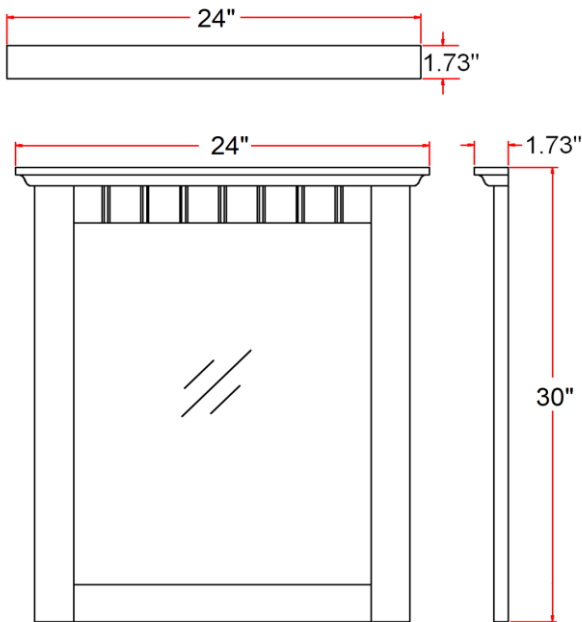

Cottage 24" x30" Framed Mirror

Specifications

- White painted finish
- Pre-assembled design with build in hooks for hanging
- Coordinates with matching vanities

Dimensions

Warranty & Compliances

- Warranty: Limited 1 year warranty
- California 93120: Compliant

Order Codes & Finishes/Colors

24"w x 1.73"d x 30"h

541524

Type:

Job:

Order Code:

Approvals:

Design House reserves the right to make changes in materials, specifications & models at any time. Design House also reserves the right to discontinue product without notice or obligation.