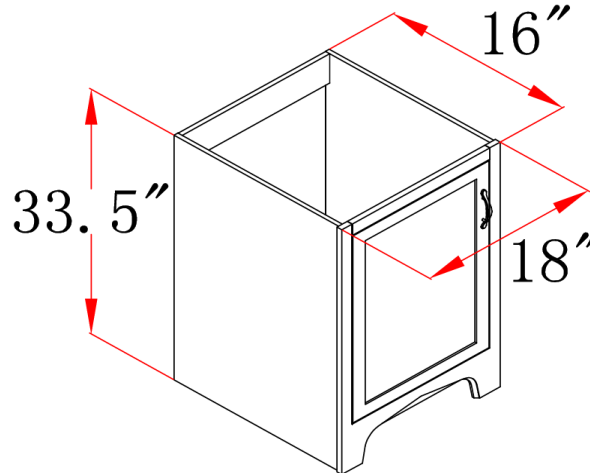

# Ventura One Door Vanity

## Specifications

- Flush mounted door design
- Solid wood door frames
- Satin nickel hardware with TruMatch™ finish
- Durable water-resistant Espresso finish
- Reversible door can open to the left or right
- Vanity tops sold separately

## Dimensions

## Order Codes & Finishes/Colors

	Fully Assembled	Ready to Assemble
18" w x 16" d x 33.5" h	541458	541219

Type:
Job:
Order Code:
Approvals:

Design House reserves the right to make changes in materials, specifications & models at any time. Design House also reserves the right to discontinue product without notice or obligation.