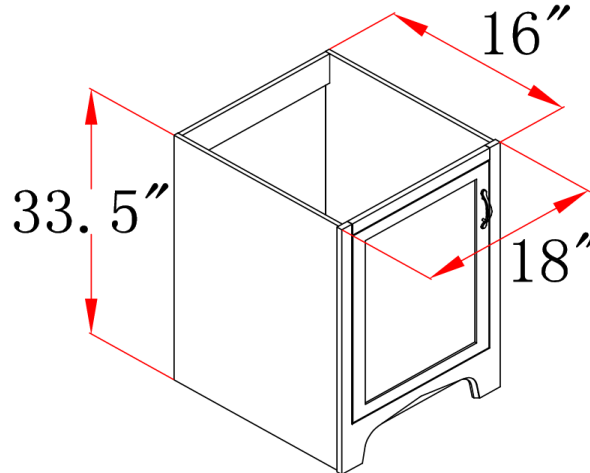

Ventura One Door Vanity

Specifications

- Flush mounted door design
- Solid wood door frames
- Satin nickel hardware with TruMatch™ finish
- Durable water-resistant Espresso finish
- Reversible door can open to the left or right
- Vanity tops sold separately

Dimensions

Warranty & Compliances

Warranty Limited 1 year warranty
California 93120 Compliant

Order Codes & Finishes/Colors

	Fully Assembled	Ready to Assemble
18" w x 16" d x 33.5" h	541458	541219

Type:
Job:
Order Code:
Approvals: