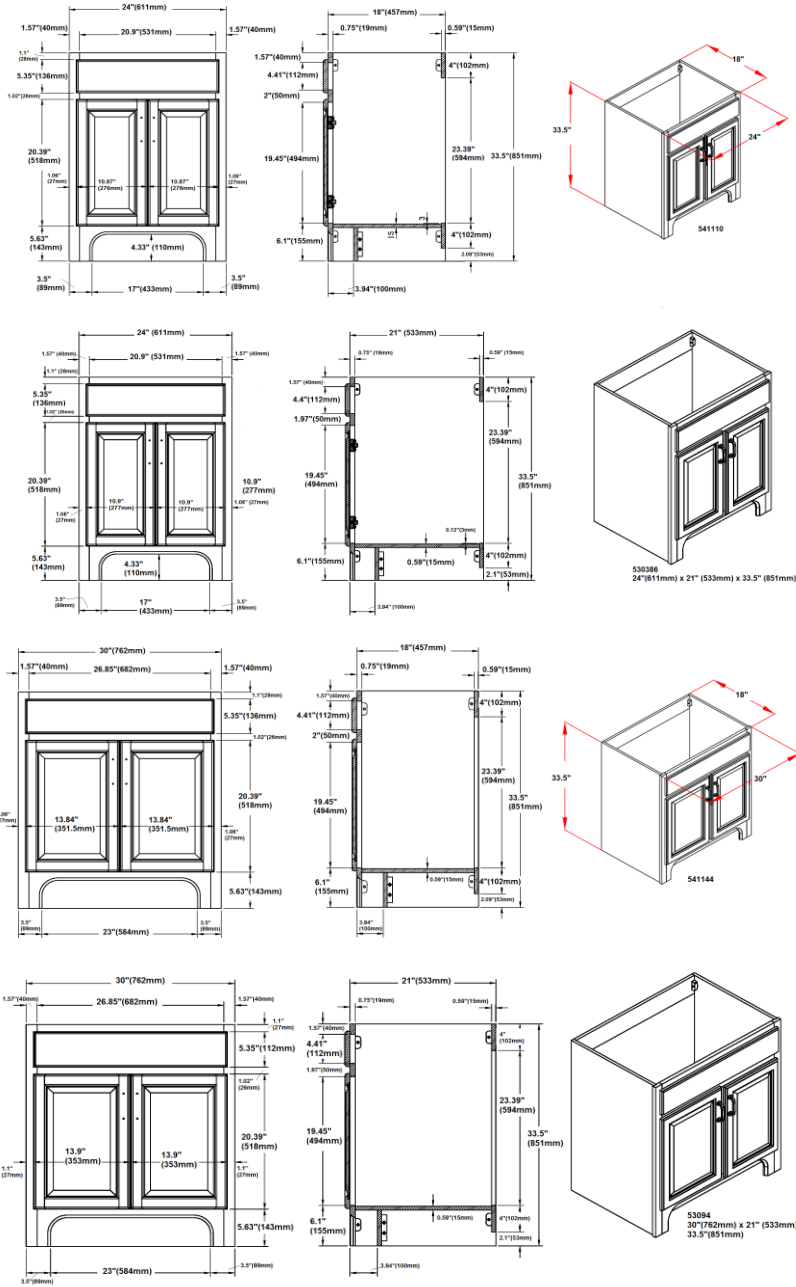

Specifications

Dimensions

Warranty & Compliances

Order Codes & Finishes/Colors

24" w x 18" d x 33.5" h	S41110
24" w x 21" d x 33.5" h	S30386
30" w x 18" d x 33.5" h	S41144
30" w x 21" d x 33.5" h	S30384

Type: _____
Job: _____
Order Code: _____
Approvals: _____