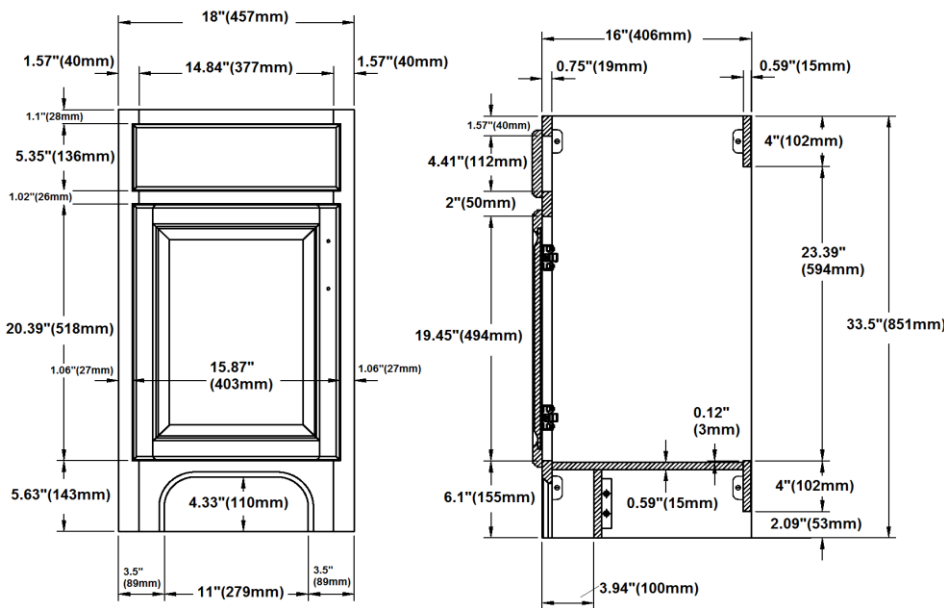

## Specifications

- Cam-lock connectors for fast & easy assembly
- Raised panel doors featuring square and cathedral designs
- Solid oak front frame and door frames
- Antique brass hardware with TruMatch™ finish
- Durable water-resistant finish
- Vanity top sold separately
- Nutmeg oak finish
- California 93120 compliant

## Dimensions

## Order Codes & Finishes/Colors

18"w x 16"d x 33.5"h

541102

Type:
Job:
Order Code:
Approvals:

Design House reserves the right to make changes in materials, specifications & models at any time. Design House also reserves the right to discontinue product without notice or obligation.