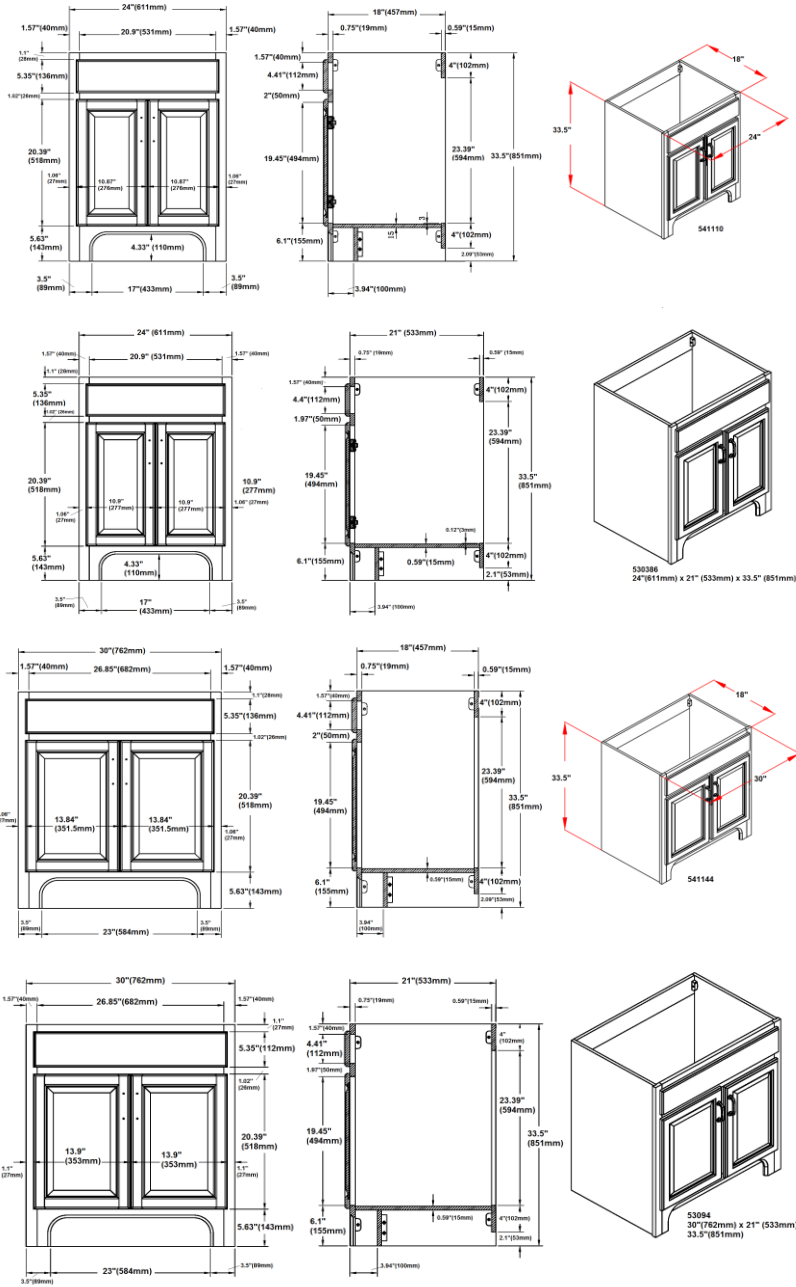

Specifications

Dimensions

Warranty & Compliances

Warranty Limited 1 year warranty
California 93120 Compliant

Order Codes & Finishes/Colors

24" w x 18" d x 33.5" h	S41110
24" w x 21" d x 33.5" h	S30386
30" w x 18" d x 33.5" h	S41144
30" w x 21" d x 33.5" h	S30384

Type: _____
Job: _____
Order Code: _____
Approvals: _____