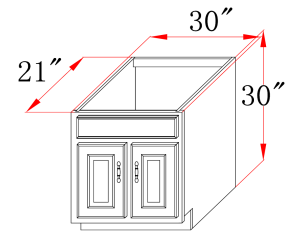

541045

Warranty & Compliances

Warranty Limited 1 year warranty
California 93120 Compliant

Order Codes & Finishes/Colors

24" w x 18" d x 30" h	531251
24" w x 21" d x 30" h	541029
30" w x 18" d x 30" h	531277
30" w x 21" d x 30" h	541045

Type:
Job:
Order Code:
Approvals:

Design House reserves the right to make changes in materials, specifications & models at any time. Design House also reserves the right to discontinue product without notice or obligation.