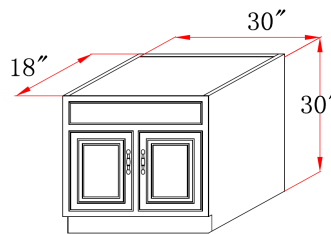

Concord Two Door Vanity

Specifications

- MDF square panel doors fronts
- Full frame design
- 1/2" plywood sides
- Concealed adjustable hinges
- Satin nickel hardware included
- Cam-lock connectors for fast & easy assembly
- Vanity top sold separately
- Durable White Gloss Finish

Dimensions

531277

Warranty & Compliances

Warranty Limited 1 year warranty
California 93120 Compliant

Order Codes & Finishes/Colors

24" w x 18" d x 30" h	531251
24" w x 21" d x 30" h	541029
30" w x 18" d x 30" h	531277
30" w x 21" d x 30" h	541045

Type:
Job:
Order Code:
Approvals:

Design House reserves the right to make changes in materials, specifications & models at any time. Design House also reserves the right to discontinue product without notice or obligation.