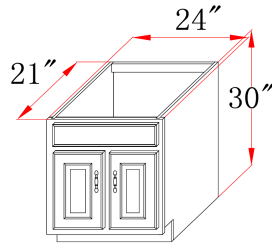

Concord Two Door Vanity

Specifications

- MDF square panel doors fronts
- Full frame design
- 1/2" plywood sides
- Concealed adjustable hinges
- Satin nickel hardware included
- Cam-lock connectors for fast & easy assembly
- Vanity top sold separately
- Durable White Gloss Finish

Dimensions

541029

Warranty & Compliances

Warranty Limited 1 year warranty
California 93120 Compliant

Order Codes & Finishes/Colors

24" w x 18" d x 30" h	531251
24" w x 21" d x 30" h	541029
30" w x 18" d x 30" h	531277
30" w x 21" d x 30" h	541045

Type:
Job:
Order Code:
Approvals:

Design House reserves the right to make changes in materials, specifications & models at any time. Design House also reserves the right to discontinue product without notice or obligation.