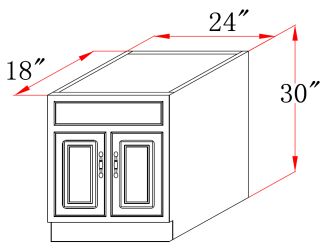

Dimensions

531251