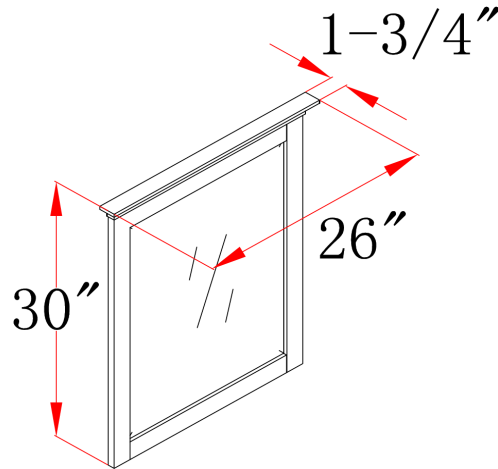

Ventura Mirror

Specifications

- Solid wood frames
- Durable water-resistant finish in Espresso
- Beveled Mirror Edge profile

Dimensions

Warranty & Compliances

Warranty Limited 1 year warranty
California 93120 Compliant

Order Codes & Finishes/Colors

Fully Assembled

26"w x 2"d x 30"h

539692

Type:

Job:

Order Code:

Approvals: