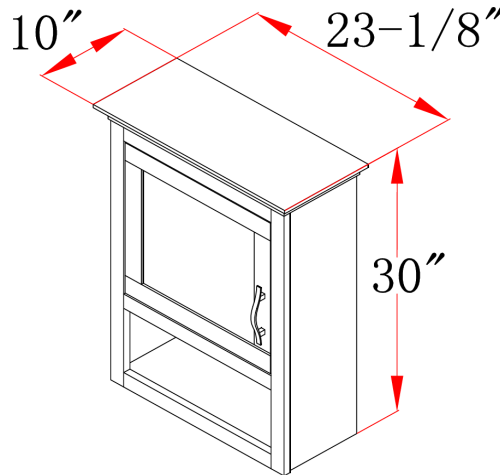

Ventura One Door Bath Cabinet

Specifications

- Flush mounted door design
- Solid wood door frames
- Satin nickel hardware with TruMatch™ finish
- Durable water-resistant Espresso finish
- One adjustable internal shelf

Dimensions

Warranty & Compliances

Warranty Limited 1 year warranty
California 93120 Compliant

Order Codes & Finishes/Colors

	Fully Assembled	Ready to Assemble
23.125"w x 10"d x 30"h	539643	541318

Type:
Job:
Order Code:
Approvals: