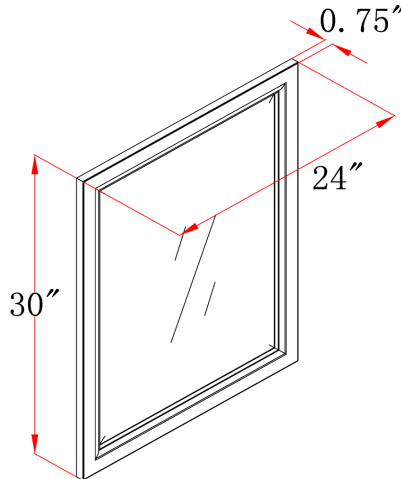

## Specifications

- Solid wood door frame
- Chestnut Glaze Finish
- Durable water-resistant finish
- Beveled Mirror
- 2 Recessed hooks on back of mirror to hang

## Dimensions

## Order Codes & Finishes/Colors

24" w x 1" d x 30" h      Fully Assembled  
539577

Type:
Job:
Order Code:
Approvals:

Design House reserves the right to make changes in materials, specifications & models at any time. Design House also reserves the right to discontinue product without notice or obligation.