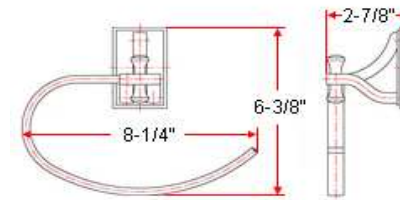

IRONWOOD Bath Accessories Collection

Specifications

Material Content all in Iron
Installation hardware included

Dimensions

24" towel bar

toilet paper holder

robe hook

towel ring

Warranty & Compliances

Warranty 1 Year Limited Warranty

Order Codes & Finishes/Colors

	24" towel bar	toilet paper holder	
Satin Nickel (US15)	539478	539460	TRU MATCH
Statuary Bronze	531632	531624	TRU MATCH
	robe hook	towel ring	
Satin Nickel (US15)	539452	539486	TRU MATCH
Statuary Bronze	531616	531608	TRU MATCH