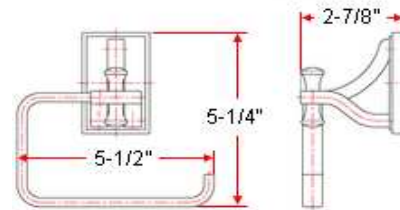

IRONWOOD Bath Accessories Collection

Specifications

Material Content all in Iron
Installation hardware included

Dimensions

24" towel bar

toilet paper holder

robe hook

towel ring

Warranty & Compliances

Warranty 1 Year Limited Warranty

Order Codes & Finishes/Colors

	24" towel bar	toilet paper holder	
Satin Nickel (US15)	539478	539460	TRU MATCH
Statuary Bronze	531632	531624	TRU MATCH
	robe hook	towel ring	
Satin Nickel (US15)	539452	539486	TRU MATCH
Statuary Bronze	531616	531608	TRU MATCH