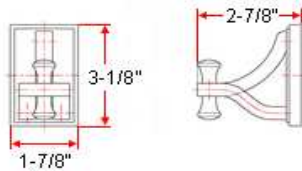

IRONWOOD Bath Accessories Collection

Specifications

Material Content all in Iron
Installation hardware included

Dimensions

24" towel bar

toilet paper holder

robe hook

towel ring

Warranty & Compliances

Warranty 1 Year Limited Warranty

Order Codes & Finishes/Colors

	24" towel bar	toilet paper holder	
Satin Nickel (US15)	539478	539460	TRU MATCH
Statuary Bronze	531632	531624	TRU MATCH
	robe hook	towel ring	
Satin Nickel (US15)	539452	539486	TRU MATCH
Statuary Bronze	531616	531608	TRU MATCH