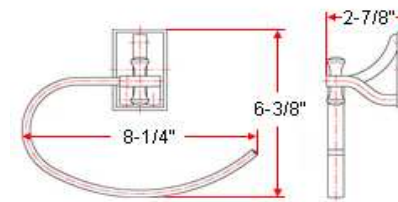

IRONWOOD Bath Accessories Collection

Specifications

Material Content all in Iron
Installation hardware included

Dimensions

24" towel bar

toilet paper holder

robe hook

towel ring

Warranty & Compliances

Warranty 1 Year Limited Warranty

Order Codes & Finishes/Colors

	24" towel bar	toilet paper holder	
Satin Nickel (US15)	539478	539460	TRU MATCH
Statuary Bronze	531632	531624	TRU MATCH
	robe hook	towel ring	
Satin Nickel (US15)	539452	539486	TRU MATCH
Statuary Bronze	531616	531608	TRU MATCH