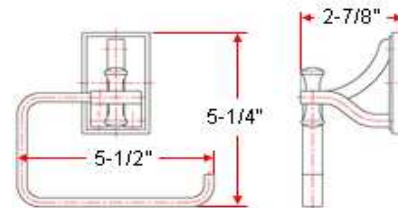

IRONWOOD Bath Accessories Collection

Specifications

Material Content all in Iron
Installation hardware included

Dimensions

24" towel bar

toilet paper holder

robe hook

towel ring

Warranty & Compliances

Warranty 1 Year Limited Warranty

Order Codes & Finishes/Colors

	24" towel bar	toilet paper holder	
Satin Nickel (US15)	539478	539460	TRU MATCH
Statuary Bronze	531632	531624	TRU MATCH
	robe hook	towel ring	
Satin Nickel (US15)	539452	539486	TRU MATCH
Statuary Bronze	531616	531608	TRU MATCH