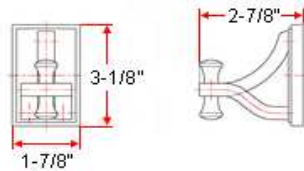

IRONWOOD Bath Accessories Collection

Specifications

Material Content all in Iron
Installation hardware included

Dimensions

24" towel bar

toilet paper holder

robe hook

towel ring

Warranty & Compliances

Warranty 1 Year Limited Warranty

Order Codes & Finishes/Colors

	24" towel bar	toilet paper holder	
Satin Nickel (US15)	539478	539460	TRU MATCH
Statuary Bronze	531632	531624	TRU MATCH
	robe hook	towel ring	
Satin Nickel (US15)	539452	539486	TRU MATCH
Statuary Bronze	531616	531608	TRU MATCH