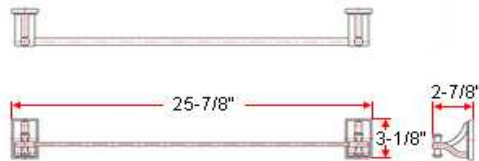

IRONWOOD Bath Accessories Collection

Specifications

Material Content all in Iron
Installation hardware included

Dimensions

24" towel bar

toilet paper holder

robe hook

towel ring

Warranty & Compliances

Warranty 1 Year Limited Warranty

Order Codes & Finishes/Colors

	24" towel bar	toilet paper holder	
Satin Nickel (US15)	539478	539460	TRU MATCH
Statuary Bronze	531632	531624	TRU MATCH
	robe hook	towel ring	
Satin Nickel (US15)	539452	539486	TRU MATCH
Statuary Bronze	531616	531608	TRU MATCH