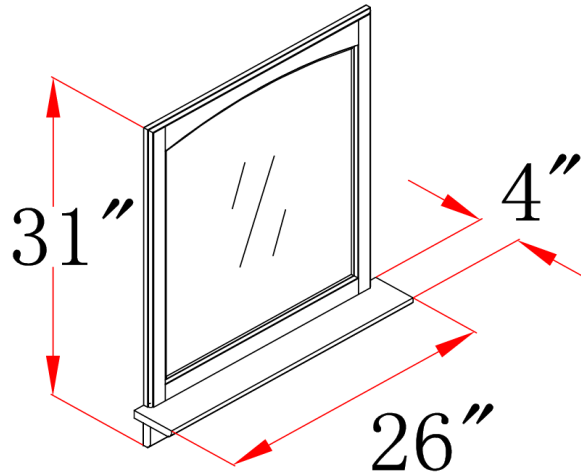

Belmont Mirror

Specifications

- Maple finish
- Solid maple frame
- Durable water-resistant finish

Dimensions

Warranty & Compliances

Warranty Limited 1 year warranty
California 93120 Compliant

Order Codes & Finishes/Colors

Fully Assembled

26" w x 4" d x 31" h

538512

Type:
Job:
Order Code:
Approvals:

Design House reserves the right to make changes in materials, specifications & models at any time. Design House also reserves the right to discontinue product without notice or obligation.