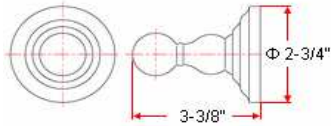

CALISTO Bath Accessories Collection

Specifications

Material Content zinc base & brass bar/brass ring/ plastic roll/steel holder
Installation hardware included

Dimensions

towel bar

towel ring

robe hook

toilet paper holder

euro tp holder

Warranty & Compliances

Warranty 1 Year Limited Warranty

Order Codes & Finishes/Colors

	30" towel bar	24" towel bar	18" towel bar	
Satin Nickel (US15)	538348	538330	538322	TRU MATCH
Oil Rubbed Bronze (US10B)	538413	538405	538397	TRU MATCH
Polished Chrome (US26)	538272	538264	538256	TRU MATCH
Antique Copper	537134	537126	537118	